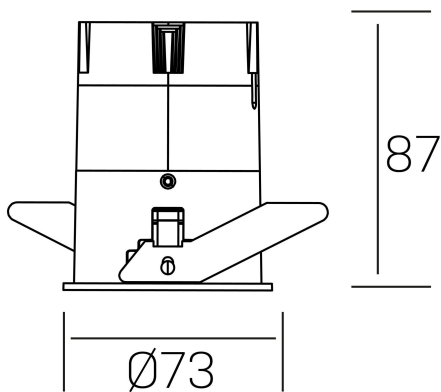

versus
K51100.02.RF.BK-BK.38.ST.8.40

GENERAL DETAILS

INSTALLATION	recessed with frame
FINISHES ALUMINIUM	Black-Black
LIGHT DIRECTION	Fixed
BEAM ANGLE	38°
INT/EXT IP DEGREE	IP 23
MATERIAL	Aluminum
IK DEGREE	IK03
UTILIZATION	Indoor
WARRANTY	3 years

ELECTRICAL DETAILS

LAMP	LED
POWER	10W
COLOUR TEMPERATURE	4000K
LUMINOUS FLUX	965 Lm
EFFICACY DIMMING	82 Lm/W
DIMABLE	No Dim
DRIVER	Remote
CLASS PROTECTION	II
COLOUR RENDERING INDEX	CRI >80
VOLTAGE	220-240 V
FRECUENCIA	50-60 Hz
CURRENT INTENSITY	250 mA
LIFE TIME	50.000 h

GENERAL DIMENSIONS

DIMENSIONS	Ø 73 mm
CUT OUT	Ø 66 mm
HEIGHT	h 87 mm
DIMENSIONES DE EMBALAJE	110 × 145 × 100 mm
PESO NETO	0.22

*Please might expect a max.15% figure reduction in finishes other than white