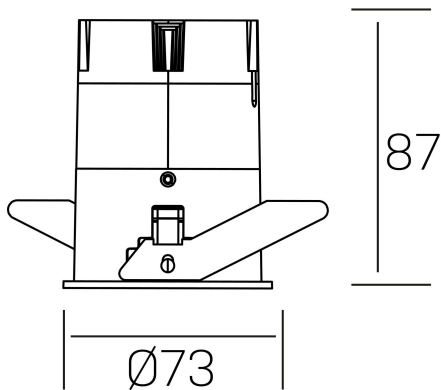

versus
K51100.02.RF.BK-BK.38.ST.8.30.PU

GENERAL DETAILS

INSTALLATION	recessed with frame
FINISHES ALUMINIUM	Black-Black
LIGHT DIRECTION	Fixed
BEAM ANGLE	38°
INT/EXT IP DEGREE	IP 23
MATERIAL	Aluminum
IK DEGREE	IK03
UTILIZATION	Indoor
WARRANTY	3 years

ELECTRICAL DETAILS

LAMP	LED
POWER	10W
COLOUR TEMPERATURE	3000K
LUMINOUS FLUX	885 Lm
EFFICACY DIMMING	75 Lm/W
DIMABLE	Push
DRIVER	Remote
CLASS PROTECTION	II
COLOUR RENDERING INDEX	CRI >80
VOLTAGE	220-240 V
FRECUENCIA	50-60 Hz
CURRENT INTENSITY	250 mA
LIFE TIME	35.000 h

GENERAL DIMENSIONS

DIMENSIONS	Ø 73 mm
CUT OUT	Ø 66 mm
HEIGHT	h 87 mm
DIMENSIONES DE EMBALAJE	110 × 145 × 100 mm
PESO NETO	0.22

*Please might expect a max.15% figure reduction in finishes other than white