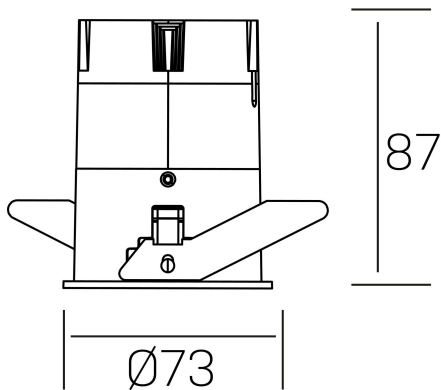

versus
K51100.02.RF.BK-BK.38.ST.8.30.DA

GENERAL DETAILS

INSTALLATION	recessed with frame
FINISHES ALUMINIUM	Black-Black
LIGHT DIRECTION	Fixed
BEAM ANGLE	38°
INT/EXT IP DEGREE	IP 23
MATERIAL	Aluminum
IK DEGREE	IK03
UTILIZATION	Indoor
WARRANTY	5 years

ELECTRICAL DETAILS

LAMP	LED
POWER	10W
COLOUR TEMPERATURE	3000K
LUMINOUS FLUX	885 Lm
EFFICACY DIMMING	75 Lm/W
DIMABLE	DALI
DRIVER	Remote
CLASS PROTECTION	II
COLOUR RENDERING INDEX	CRI >80
VOLTAGE	220-240 V
CURRENT INTENSITY	250 mA
LIFE TIME	50.000 h

GENERAL DIMENSIONS

DIMENSIONS	Ø 73 mm
CUT OUT	Ø 66 mm
HEIGHT	h 87 mm
DIMENSIONES DE EMBALAJE	110 × 145 × 100 mm
PESO NETO	0.22

*Please might expect a max.15% figure reduction in finishes other than white