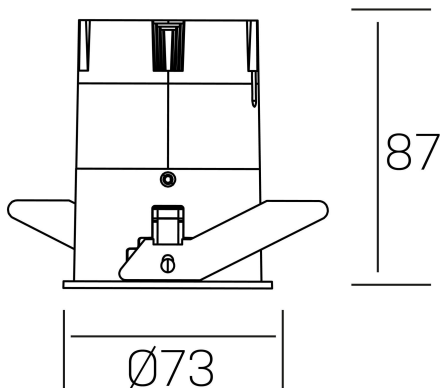

**versus**  
K51100.02.RF.BK-BK.38.ST.8.30.DA

## GENERAL DETAILS

INSTALLATION	recessed with frame
FINISHES ALUMINIUM	Black-Black
LIGHT DIRECTION	Fixed
BEAM ANGLE	38°
INT/EXT IP DEGREE	IP 23
MATERIAL	Aluminum
IK DEGREE	IK03
UTILIZATION	Indoor
WARRANTY	3 years

## GENERAL DIMENSIONS

DIMENSIONS	Ø 73 mm
CUT OUT	Ø 66 mm
HEIGHT	h 87 mm
DIMENSIONES DE EMBALAJE	110 × 145 × 100 mm
PESO NETO	0.22

\*Please might expect a max.15% figure reduction in finishes other than white