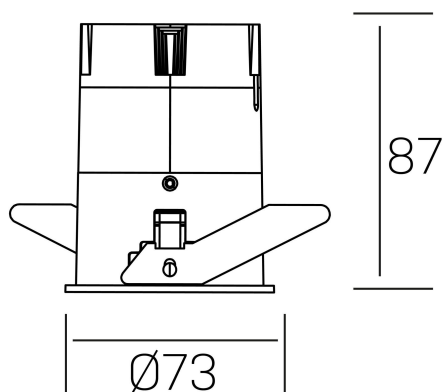

versus
K51100.02.RF.BK-BK.38.ST.8.30

GENERAL DETAILS

INSTALLATION	recessed with frame
FINISHES ALUMINIUM	Black-Black
LIGHT DIRECTION	Fixed
BEAM ANGLE	38°
INT/EXT IP DEGREE	IP 23
MATERIAL	Aluminum
IK DEGREE	IK03
UTILIZATION	Indoor
WARRANTY	3 years

ELECTRICAL DETAILS

LAMP	LED
POWER	10W
COLOUR TEMPERATURE	3000K
LUMINOUS FLUX	885 Lm
EFFICACY DIMMING	75 Lm/W
DIMABLE	No Dim
DRIVER	Remote
CLASS PROTECTION	II
COLOUR RENDERING INDEX	CRI >80
VOLTAGE	220-240 V
FRECUENCIA	50-60 Hz
CURRENT INTENSITY	250 mA
LIFE TIME	35.000 h

GENERAL DIMENSIONS

DIMENSIONS	Ø 73 mm
CUT OUT	Ø 66 mm
HEIGHT	h 87 mm
DIMENSIONES DE EMBALAJE	110 × 145 × 100 mm
PESO NETO	0.22

*Please might expect a max.15% figure reduction in finishes other than white