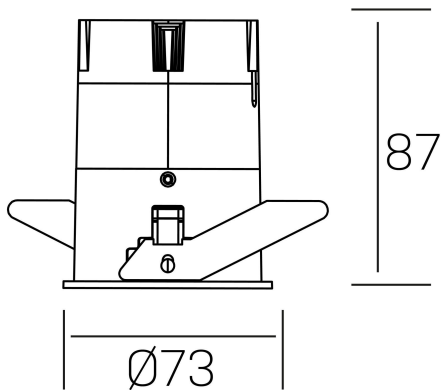

versus
K51100.02.RF.BK-BK.38.ST.8.30

GENERAL DETAILS

INSTALLATION	recessed with frame
FINISHES ALUMINIUM	Black-Black
LIGHT DIRECTION	Fixed
BEAM ANGLE	38°
INT/EXT IP DEGREE	IP 23
MATERIAL	Aluminum
IK DEGREE	IK03
UTILIZATION	Indoor
WARRANTY	3 years

ELECTRICAL DETAILS

LAMP	LED
POWER	10W
COLOUR TEMPERATURE	3000K
LUMINOUS FLUX	885 Lm
EFFICACY DIMMING	75 Lm/W
DIMABLE	No Dim
DRIVER	Remote
CLASS PROTECTION	II
COLOUR RENDERING INDEX	CRI >80
VOLTAGE	220-240 V
FRECUENCIA	50-60 Hz
CURRENT INTENSITY	250 mA
LIFE TIME	50.000 h

GENERAL DIMENSIONS

DIMENSIONS	Ø 73 mm
CUT OUT	Ø 66 mm
HEIGHT	h 87 mm
DIMENSIONES DE EMBALAJE	110 × 145 × 100 mm
PESO NETO	0.22

*Please might expect a max.15% figure reduction in finishes other than white