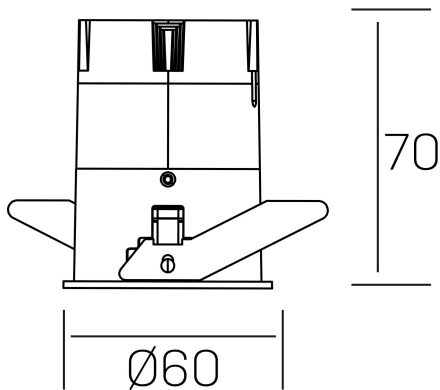

**versus**  
K51100.01.RF.WH-WH.38.ST.8.40.D1

## GENERAL DETAILS

INSTALLATION	recessed with frame
FINISHES ALUMINIUM	White-White
LIGHT DIRECTION	Fixed
BEAM ANGLE	38°
INT/EXT IP DEGREE	IP 23
MATERIAL	Aluminum
IK DEGREE	IK03
UTILIZATION	Indoor
WARRANTY	3 years

## GENERAL DIMENSIONS

DIMENSIONS	Ø 60 mm
CUT OUT	Ø 55 mm
HEIGHT	h 70 mm
DIMENSIONES DE EMBALAJE	95 × 135 × 85 mm
PESO NETO	0.17

\*Please might expect a max.15% figure reduction in finishes other than white