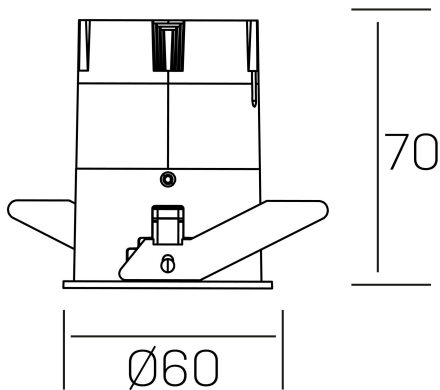

**versus**  
K51100.01.RF.WH-WH.38.ST.8.30

#### GENERAL DETAILS

INSTALLATION	recessed with frame
FINISHES ALUMINIUM	White-White
LIGHT DIRECTION	Fixed
BEAM ANGLE	38°
INT/EXT IP DEGREE	IP 23
MATERIAL	Aluminum
IK DEGREE	IK03
UTILIZATION	Indoor
WARRANTY	3 years

#### GENERAL DIMENSIONS

DIMENSIONS	Ø 60 mm
CUT OUT	Ø 55 mm
HEIGHT	h 70 mm
DIMENSIONES DE EMBALAJE	95 × 135 × 85 mm
PESO NETO	0.17

\*Please might expect a max.15% figure reduction in finishes other than white