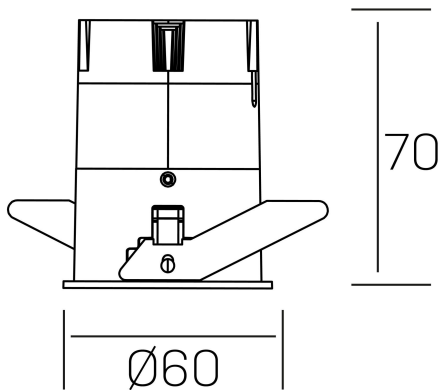

**versus**  
K51100.01.RF.WH-GL.38.ST.8.40.PU

## GENERAL DETAILS

INSTALLATION	recessed with frame
FINISHES ALUMINIUM	White-Gold
LIGHT DIRECTION	Fixed
BEAM ANGLE	38°
INT/EXT IP DEGREE	IP 23
MATERIAL	Aluminum
IK DEGREE	IK03
UTILIZATION	Indoor
WARRANTY	3 years

## ELECTRICAL DETAILS

LAMP	LED
POWER	5 W
COLOUR TEMPERATURE	4000K
LUMINOUS FLUX	420 lm
EFFICACY DIMMING	77 Lm/W
DIMABLE	Push
DRIVER	Remote
CLASS PROTECTION	II
COLOUR RENDERING INDEX	CRI >80
VOLTAGE	220-240 V
FRECUENCIA	50-60 Hz
CURRENT INTENSITY	120 mA
LIFE TIME	50.000 h

## GENERAL DIMENSIONS

DIMENSIONS	Ø 60 mm
CUT OUT	Ø 55 mm
HEIGHT	h 70 mm
DIMENSIONES DE EMBALAJE	95 × 135 × 85 mm
PESO NETO	0.17

\*Please might expect a max.15% figure reduction in finishes other than white