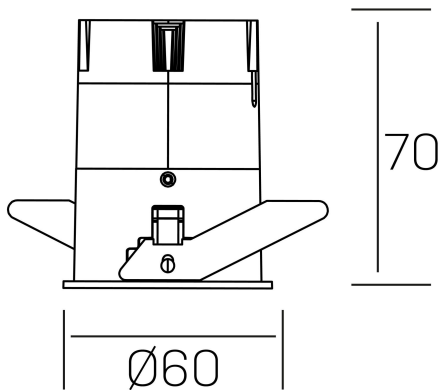

versus
K51100.01.RF.WH-GL.38.ST.8.40.DA

GENERAL DETAILS

INSTALLATION	recessed with frame
FINISHES ALUMINIUM	White-Gold
LIGHT DIRECTION	Fixed
BEAM ANGLE	38°
INT/EXT IP DEGREE	IP 23
MATERIAL	Aluminum
IK DEGREE	IK03
UTILIZATION	Indoor
WARRANTY	3 years

ELECTRICAL DETAILS

LAMP	LED
POWER	5 W
COLOUR TEMPERATURE	4000K
LUMINOUS FLUX	420 lm
EFFICACY DIMMING	77 Lm/W
DIMABLE	DALI
DRIVER	Remote
CLASS PROTECTION	II
COLOUR RENDERING INDEX	CRI >80
VOLTAGE	220-240 V
FRECUENCIA	50-60 Hz
CURRENT INTENSITY	120 mA
LIFE TIME	50.000 h

GENERAL DIMENSIONS

DIMENSIONS	Ø 60 mm
CUT OUT	Ø 55 mm
HEIGHT	h 70 mm
DIMENSIONES DE EMBALAJE	95 × 135 × 85 mm
PESO NETO	0.17

*Please might expect a max.15% figure reduction in finishes other than white