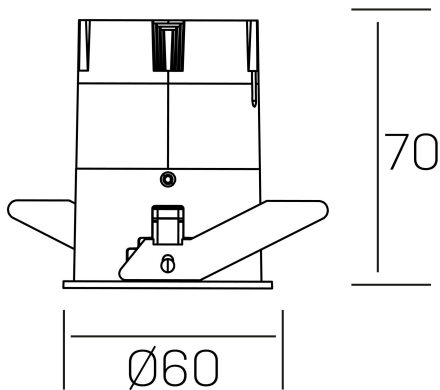

**versus**  
K51100.01.RF.WH-GL.38.ST.8.30.PU

#### GENERAL DETAILS

INSTALLATION	recessed with frame
FINISHES ALUMINIUM	White-Gold
LIGHT DIRECTION	Fixed
BEAM ANGLE	38°
INT/EXT IP DEGREE	IP 23
MATERIAL	Aluminum
IK DEGREE	IK03
UTILIZATION	Indoor
WARRANTY	5 years

#### ELECTRICAL DETAILS

LAMP	LED
POWER	5 W
COLOUR TEMPERATURE	3000K
LUMINOUS FLUX	400 lm
EFFICACY DIMMING	74 Lm/W
DIMABLE	Push
DRIVER	Remote
CLASS PROTECTION	II
COLOUR RENDERING INDEX	CRI >80
VOLTAGE	220-240 V
CURRENT INTENSITY	120 mA
LIFE TIME	50.000 h

#### GENERAL DIMENSIONS

DIMENSIONS	Ø 60 mm
CUT OUT	Ø 55 mm
HEIGHT	h 70 mm
DIMENSIONES DE EMBALAJE	95 × 135 × 85 mm
PESO NETO	0.17

\*Please might expect a max.15% figure reduction in finishes other than white