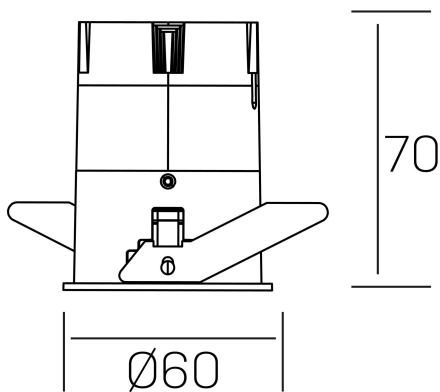

versus
K51100.01.RF.WH-GL.38.ST.8.30.DA

GENERAL DETAILS

INSTALLATION	recessed with frame
FINISHES ALUMINIUM	White-Gold
LIGHT DIRECTION	Fixed
BEAM ANGLE	38°
INT/EXT IP DEGREE	IP 23
MATERIAL	Aluminum
IK DEGREE	IK03
UTILIZATION	Indoor
WARRANTY	3 years

ELECTRICAL DETAILS

LAMP	LED
POWER	5 W
COLOUR TEMPERATURE	3000K
LUMINOUS FLUX	400 lm
EFFICACY DIMMING	74 Lm/W
DIMABLE	DALI
DRIVER	Remote
CLASS PROTECTION	II
COLOUR RENDERING INDEX	CRI >80
VOLTAGE	220-240 V
FRECUENCIA	50-60 Hz
CURRENT INTENSITY	120 mA
LIFE TIME	50.000 h

GENERAL DIMENSIONS

DIMENSIONS	Ø 60 mm
CUT OUT	Ø 55 mm
HEIGHT	h 70 mm
DIMENSIONES DE EMBALAJE	95 × 135 × 85 mm
PESO NETO	0.17

*Please might expect a max.15% figure reduction in finishes other than white