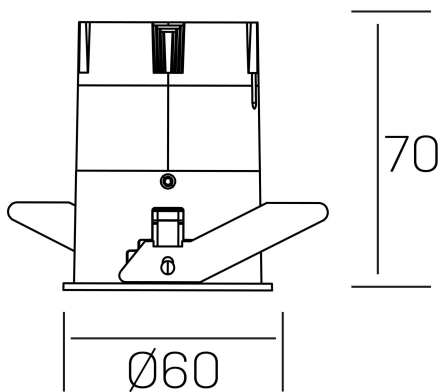

versus
K51100.01.RF.WH-GL.38.ST.8.30

GENERAL DETAILS

INSTALLATION	recessed with frame
FINISHES ALUMINIUM	White-Gold
LIGHT DIRECTION	Fixed
BEAM ANGLE	38°
INT/EXT IP DEGREE	IP 23
MATERIAL	Aluminum
IK DEGREE	IK03
UTILIZATION	Indoor
WARRANTY	3 years

ELECTRICAL DETAILS

LAMP	LED
POWER	5 W
COLOUR TEMPERATURE	3000K
LUMINOUS FLUX	400 lm
EFFICACY DIMMING	74 Lm/W
DIMABLE	No Dim
DRIVER	Remote
CLASS PROTECTION	II
COLOUR RENDERING INDEX	CRI >80
VOLTAGE	220-240 V
FRECUENCIA	50-60 Hz
CURRENT INTENSITY	120 mA
LIFE TIME	50.000 h

GENERAL DIMENSIONS

DIMENSIONS	Ø 60 mm
CUT OUT	Ø 55 mm
HEIGHT	h 70 mm
DIMENSIONES DE EMBALAJE	95 × 135 × 85 mm
PESO NETO	0.17

*Please might expect a max.15% figure reduction in finishes other than white