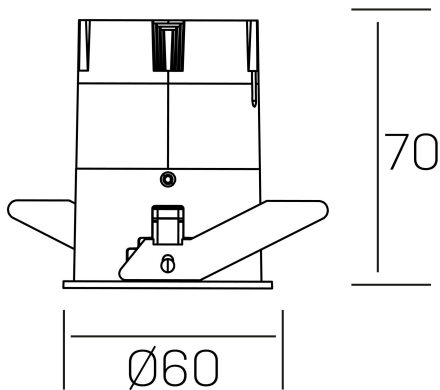

versus
K51100.01.RF.WH-BK.38.ST.8.40.PU

GENERAL DETAILS

INSTALLATION	recessed with frame
FINISHES ALUMINIUM	Black-White
LIGHT DIRECTION	Fixed
BEAM ANGLE	38°
INT/EXT IP DEGREE	IP 23
MATERIAL	Aluminum
IK DEGREE	IK03
UTILIZATION	Indoor
WARRANTY	3 years

ELECTRICAL DETAILS

LAMP	LED
POWER	5 W
COLOUR TEMPERATURE	4000K
LUMINOUS FLUX	420 lm
EFFICACY DIMMING	77 Lm/W
DIMABLE	Push
DRIVER	Remote
CLASS PROTECTION	II
COLOUR RENDERING INDEX	CRI >80
VOLTAGE	220-240 V
FRECUENCIA	50-60 Hz
CURRENT INTENSITY	120 mA
LIFE TIME	50.000 h

GENERAL DIMENSIONS

DIMENSIONS	Ø 60 mm
CUT OUT	Ø 55 mm
HEIGHT	h 70 mm
DIMENSIONES DE EMBALAJE	95 × 135 × 85 mm
PESO NETO	0.17

*Please might expect a max.15% figure reduction in finishes other than white