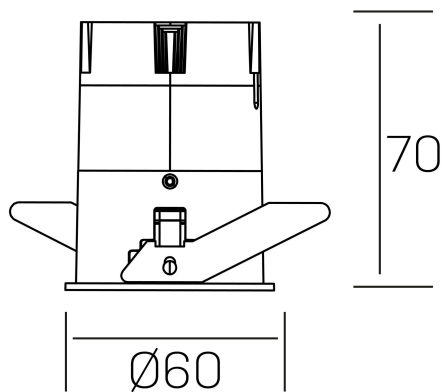

versus
K51100.01.RF.WH-BK.38.ST.8.40.DA

GENERAL DETAILS

INSTALLATION	recessed with frame
FINISHES ALUMINIUM	Black-White
LIGHT DIRECTION	Fixed
BEAM ANGLE	38°
INT/EXT IP DEGREE	IP 23
MATERIAL	Aluminum
IK DEGREE	IK03
UTILIZATION	Indoor
WARRANTY	3 years

ELECTRICAL DETAILS

LAMP	LED
POWER	5 W
COLOUR TEMPERATURE	4000K
LUMINOUS FLUX	420 lm
EFFICACY DIMMING	77 Lm/W
DIMABLE	DALI
DRIVER	Remote
CLASS PROTECTION	II
COLOUR RENDERING INDEX	CRI >80
VOLTAGE	220-240 V
FRECUENCIA	50-60 Hz
CURRENT INTENSITY	120 mA
LIFE TIME	35.000 h

GENERAL DIMENSIONS

DIMENSIONS	Ø 60 mm
CUT OUT	Ø 55 mm
HEIGHT	h 70 mm
DIMENSIONES DE EMBALAJE	95 × 135 × 85 mm
PESO NETO	0.17

*Please might expect a max.15% figure reduction in finishes other than white