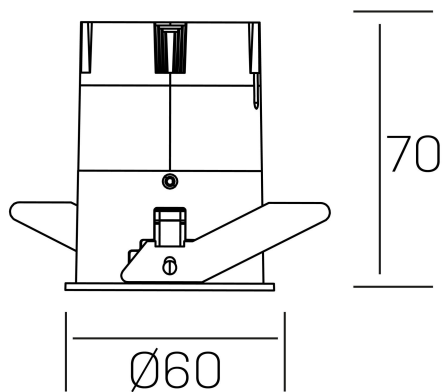

versus
K51100.01.RF.WH-BK.38.ST.8.40.DA

GENERAL DETAILS

INSTALLATION	recessed with frame
FINISHES ALUMINIUM	Black-White
LIGHT DIRECTION	Fixed
BEAM ANGLE	38°
INT/EXT IP DEGREE	IP 23
MATERIAL	Aluminum
IK DEGREE	IK03
UTILIZATION	Indoor
WARRANTY	5 years

ELECTRICAL DETAILS

LAMP	LED
POWER	5 W
COLOUR TEMPERATURE	4000K
LUMINOUS FLUX	420 lm
EFFICACY DIMMING	77 Lm/W
DIMABLE	DALI
DRIVER	Remote
CLASS PROTECTION	II
COLOUR RENDERING INDEX	CRI >80
VOLTAGE	220-240 V
CURRENT INTENSITY	120 mA
LIFE TIME	50.000 h

GENERAL DIMENSIONS

DIMENSIONS	Ø 60 mm
CUT OUT	Ø 55 mm
HEIGHT	h 70 mm
DIMENSIONES DE EMBALAJE	95 × 135 × 85 mm
PESO NETO	0.17

*Please might expect a max.15% figure reduction in finishes other than white