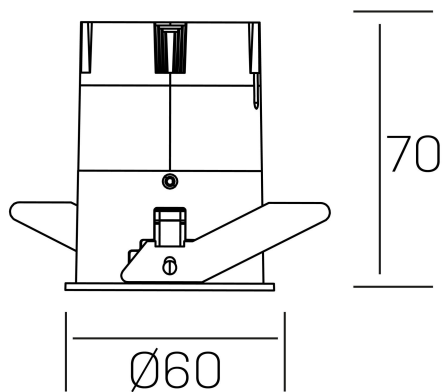

**versus**  
K51100.01.RF.WH-BK.38.ST.8.40.DA

## GENERAL DETAILS

INSTALLATION	recessed with frame
FINISHES ALUMINIUM	Black-White
LIGHT DIRECTION	Fixed
BEAM ANGLE	38°
INT/EXT IP DEGREE	IP 23
MATERIAL	Aluminum
IK DEGREE	IK03
UTILIZATION	Indoor
WARRANTY	3 years

## GENERAL DIMENSIONS

DIMENSIONS	Ø 60 mm
CUT OUT	Ø 55 mm
HEIGHT	h 70 mm
DIMENSIONES DE EMBALAJE	95 × 135 × 85 mm
PESO NETO	0.17

\*Please might expect a max.15% figure reduction in finishes other than white