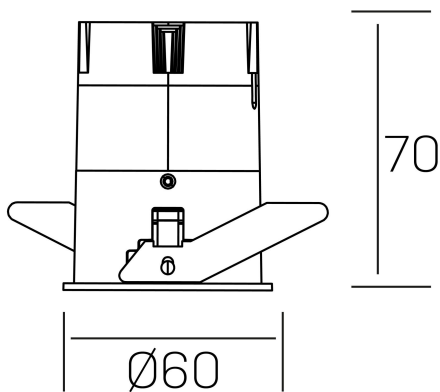

versus
K51100.01.RF.WH-BK.38.ST.8.40

GENERAL DETAILS

INSTALLATION	recessed with frame
FINISHES ALUMINIUM	Black-White
LIGHT DIRECTION	Fixed
BEAM ANGLE	38°
INT/EXT IP DEGREE	IP 23
MATERIAL	Aluminum
IK DEGREE	IK03
UTILIZATION	Indoor
WARRANTY	3 years

ELECTRICAL DETAILS

LAMP	LED
POWER	5 W
COLOUR TEMPERATURE	4000K
LUMINOUS FLUX	420 lm
EFFICACY DIMMING	77 Lm/W
DIMABLE	No Dim
DRIVER	Remote
CLASS PROTECTION	II
COLOUR RENDERING INDEX	CRI >80
VOLTAGE	220-240 V
FRECUENCIA	50-60 Hz
CURRENT INTENSITY	120 mA
LIFE TIME	50.000 h

GENERAL DIMENSIONS

DIMENSIONS	Ø 60 mm
CUT OUT	Ø 55 mm
HEIGHT	h 70 mm
DIMENSIONES DE EMBALAJE	95 × 135 × 85 mm
PESO NETO	0.17

*Please might expect a max.15% figure reduction in finishes other than white