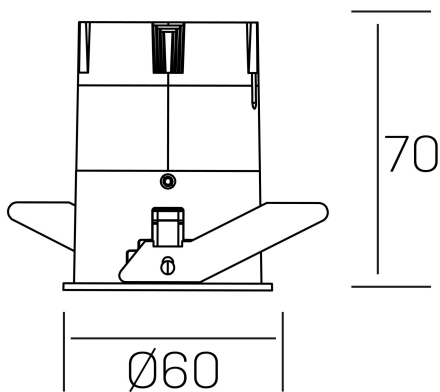

versus
K51100.01.RF.WH-BK.38.ST.8.40

GENERAL DETAILS

INSTALLATION	recessed with frame
FINISHES ALUMINIUM	Black-White
LIGHT DIRECTION	Fixed
BEAM ANGLE	38°
INT/EXT IP DEGREE	IP 23
MATERIAL	Aluminum
IK DEGREE	IK03
UTILIZATION	Indoor
WARRANTY	3 years

ELECTRICAL DETAILS

LAMP	LED
POWER	5 W
COLOUR TEMPERATURE	4000K
LUMINOUS FLUX	420 lm
EFFICACY DIMMING	77 Lm/W
DIMABLE	No Dim
DRIVER	Remote
CLASS PROTECTION	II
COLOUR RENDERING INDEX	CRI >80
VOLTAGE	220-240 V
FRECUENCIA	50-60 Hz
CURRENT INTENSITY	120 mA
LIFE TIME	35.000 h

GENERAL DIMENSIONS

DIMENSIONS	Ø 60 mm
CUT OUT	Ø 55 mm
HEIGHT	h 70 mm
DIMENSIONES DE EMBALAJE	95 × 135 × 85 mm
PESO NETO	0.17

*Please might expect a max.15% figure reduction in finishes other than white