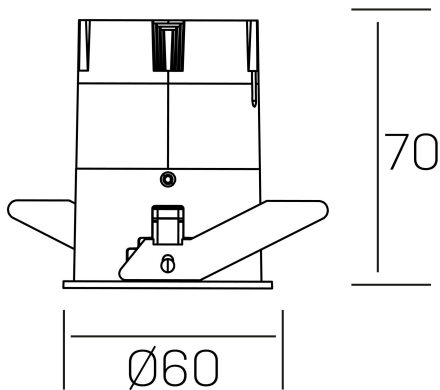

versus
K51100.01.RF.WH-BK.38.ST.8.30.PC

GENERAL DETAILS

INSTALLATION	recessed with frame
FINISHES ALUMINIUM	Black-White
LIGHT DIRECTION	Fixed
BEAM ANGLE	38°
INT/EXT IP DEGREE	IP 23
MATERIAL	Aluminum
IK DEGREE	IK03
UTILIZATION	Indoor
WARRANTY	3 years

ELECTRICAL DETAILS

LAMP	LED
POWER	5 W
COLOUR TEMPERATURE	3000K
LUMINOUS FLUX	400 lm
EFFICACY DIMMING	74 Lm/W
DIMABLE	PHASE CUT
DRIVER	Remote
CLASS PROTECTION	II
COLOUR RENDERING INDEX	CRI >80
VOLTAGE	220-240 V
FRECUENCIA	50-60 Hz
CURRENT INTENSITY	120 mA
LIFE TIME	35.000 h

GENERAL DIMENSIONS

DIMENSIONS	Ø 60 mm
CUT OUT	Ø 55 mm
HEIGHT	h 70 mm
DIMENSIONES DE EMBALAJE	95 × 135 × 85 mm
PESO NETO	0.17

*Please might expect a max.15% figure reduction in finishes other than white