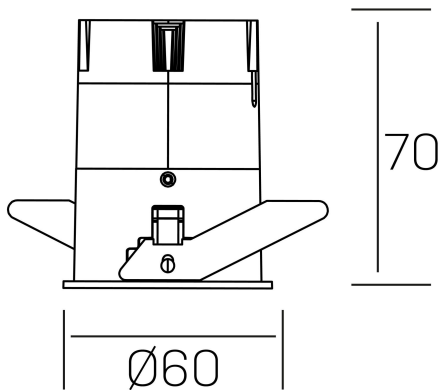

**versus**  
K51100.01.RF.WH-BK.38.ST.8.30.PC

## GENERAL DETAILS

INSTALLATION	recessed with frame
FINISHES ALUMINIUM	Black-White
LIGHT DIRECTION	Fixed
BEAM ANGLE	38°
INT/EXT IP DEGREE	IP 23
MATERIAL	Aluminum
IK DEGREE	IK03
UTILIZATION	Indoor
WARRANTY	3 years

## ELECTRICAL DETAILS

LAMP	LED
POWER	5 W
COLOUR TEMPERATURE	3000K
LUMINOUS FLUX	400 lm
EFFICACY DIMMING	74 Lm/W
DIMABLE	PHASE CUT
DRIVER	Remote
CLASS PROTECTION	II
COLOUR RENDERING INDEX	CRI >80
VOLTAGE	220-240 V
FRECUENCIA	50-60 Hz
CURRENT INTENSITY	120 mA
LIFE TIME	35.000 h

## GENERAL DIMENSIONS

DIMENSIONS	Ø 60 mm
CUT OUT	Ø 55 mm
HEIGHT	h 70 mm
DIMENSIONES DE EMBALAJE	95 × 135 × 85 mm
PESO NETO	0.17

\*Please might expect a max.15% figure reduction in finishes other than white