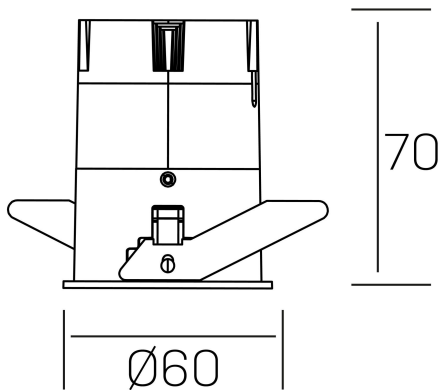

**versus**  
K51100.01.RF.BK-WH.38.ST.8.40.PU

## GENERAL DETAILS

INSTALLATION	recessed with frame
FINISHES ALUMINIUM	Black-White
LIGHT DIRECTION	Fixed
BEAM ANGLE	38°
INT/EXT IP DEGREE	IP 23
MATERIAL	Aluminum
IK DEGREE	IK03
UTILIZATION	Indoor
WARRANTY	5 years

## ELECTRICAL DETAILS

LAMP	LED
POWER	5 W
COLOUR TEMPERATURE	4000K
LUMINOUS FLUX	420 lm
EFFICACY DIMMING	77 Lm/W
DIMABLE	Push
DRIVER	Remote
CLASS PROTECTION	II
COLOUR RENDERING INDEX	CRI >80
VOLTAGE	220-240 V
FRECUENCIA	50-60 Hz
CURRENT INTENSITY	120 mA
LIFE TIME	50.000 h

## GENERAL DIMENSIONS

DIMENSIONS	Ø 60 mm
CUT OUT	Ø 55 mm
HEIGHT	h 70 mm
DIMENSIONES DE EMBALAJE	95 × 135 × 85 mm
PESO NETO	0.17

\*Please might expect a max.15% figure reduction in finishes other than white