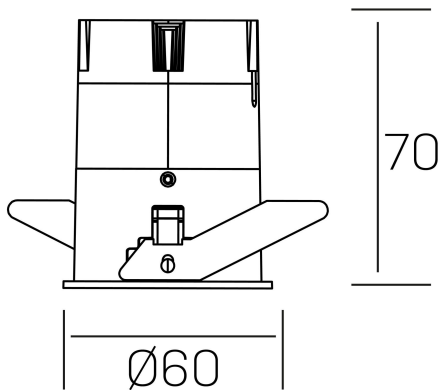

versus

K51100.01.RF.BK-WH.38.ST.8.40

GENERAL DETAILS

INSTALLATION	recessed with frame
FINISHES ALUMINIUM	Black-White
LIGHT DIRECTION	Fixed
BEAM ANGLE	38°
INT/EXT IP DEGREE	IP 23
MATERIAL	Aluminum
IK DEGREE	IK03
UTILIZATION	Indoor
WARRANTY	3 years

ELECTRICAL DETAILS

LAMP	LED
POWER	5 W
COLOUR TEMPERATURE	4000K
LUMINOUS FLUX	420 lm
EFFICACY DIMMING	77 Lm/W
DIMABLE	No Dim
DRIVER	Remote
CLASS PROTECTION	II
COLOUR RENDERING INDEX	CRI >80
VOLTAGE	220-240 V
FRECUENCIA	50-60 Hz
CURRENT INTENSITY	120 mA
LIFE TIME	50.000 h

GENERAL DIMENSIONS

DIMENSIONS	Ø 60 mm
CUT OUT	Ø 55 mm
HEIGHT	h 70 mm
DIMENSIONES DE EMBALAJE	95 × 135 × 85 mm
PESO NETO	0.17

*Please might expect a max.15% figure reduction in finishes other than white