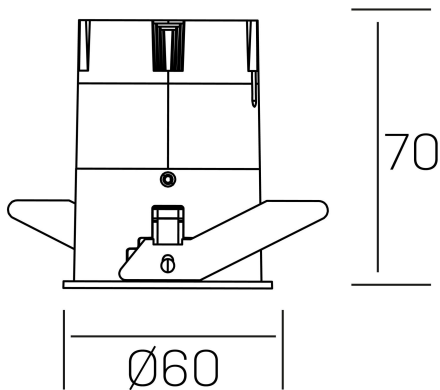

versus

K51100.01.RF.BK-WH.38.ST.8.40

GENERAL DETAILS

INSTALLATION	recessed with frame
FINISHES ALUMINIUM	Black-White
LIGHT DIRECTION	Fixed
BEAM ANGLE	38°
INT/EXT IP DEGREE	IP 23
MATERIAL	Aluminum
IK DEGREE	IK03
UTILIZATION	Indoor
WARRANTY	3 years

ELECTRICAL DETAILS

LAMP	LED
POWER	5 W
COLOUR TEMPERATURE	4000K
LUMINOUS FLUX	420 lm
EFFICACY DIMMING	77 Lm/W
DIMABLE	No Dim
DRIVER	Remote
CLASS PROTECTION	II
COLOUR RENDERING INDEX	CRI >80
VOLTAGE	220-240 V
FRECUENCIA	50-60 Hz
CURRENT INTENSITY	120 mA
LIFE TIME	35.000 h

GENERAL DIMENSIONS

DIMENSIONS	Ø 60 mm
CUT OUT	Ø 55 mm
HEIGHT	h 70 mm
DIMENSIONES DE EMBALAJE	95 × 135 × 85 mm
PESO NETO	0.17

*Please might expect a max.15% figure reduction in finishes other than white