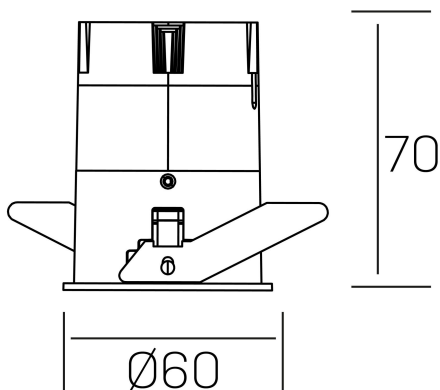

versus

K51100.01.RF.BK-WH.38.ST.8.40

GENERAL DETAILS

INSTALLATION	recessed with frame
FINISHES ALUMINIUM	Black-White
LIGHT DIRECTION	Fixed
BEAM ANGLE	38°
INT/EXT IP DEGREE	IP 23
MATERIAL	Aluminum
IK DEGREE	IK03
UTILIZATION	Indoor
WARRANTY	3 years

ELECTRICAL DETAILS

LAMP	LED
POWER	5 W
COLOUR TEMPERATURE	4000K
LUMINOUS FLUX	420 lm
EFFICACY DIMMING	77 Lm/W
DIMABLE	No Dim
DRIVER	Remote
CLASS PROTECTION	II
COLOUR RENDERING INDEX	CRI >80
VOLTAGE	220-240 V
FRECUENCIA	50-60 Hz
CURRENT INTENSITY	120 mA
LIFE TIME	35.000 h

GENERAL DIMENSIONS

DIMENSIONS	Ø 60 mm
CUT OUT	Ø 55 mm
HEIGHT	h 70 mm
DIMENSIONES DE EMBALAJE	95 × 135 × 85 mm
PESO NETO	0.17

*Please might expect a max.15% figure reduction in finishes other than white