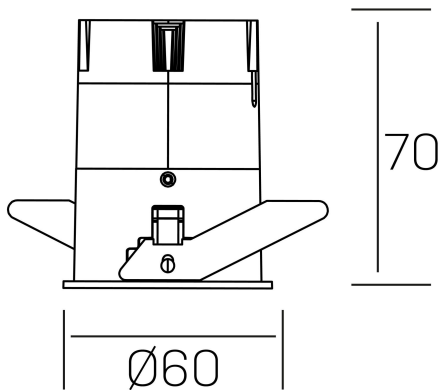

**versus**  
K51100.01.RF.BK-WH.38.ST.8.30.PU

## GENERAL DETAILS

INSTALLATION	recessed with frame
FINISHES ALUMINIUM	Black-White
LIGHT DIRECTION	Fixed
BEAM ANGLE	38°
INT/EXT IP DEGREE	IP 23
MATERIAL	Aluminum
IK DEGREE	IK03
UTILIZATION	Indoor
WARRANTY	5 years

## ELECTRICAL DETAILS

LAMP	LED
POWER	5 W
COLOUR TEMPERATURE	3000K
LUMINOUS FLUX	400 lm
EFFICACY DIMMING	74 Lm/W
DIMABLE	Push
DRIVER	Remote
CLASS PROTECTION	II
COLOUR RENDERING INDEX	CRI >80
VOLTAGE	220-240 V
CURRENT INTENSITY	120 mA
LIFE TIME	50.000 h

## GENERAL DIMENSIONS

DIMENSIONS	Ø 60 mm
CUT OUT	Ø 55 mm
HEIGHT	h 70 mm
DIMENSIONES DE EMBALAJE	95 × 135 × 85 mm
PESO NETO	0.17

\*Please might expect a max.15% figure reduction in finishes other than white