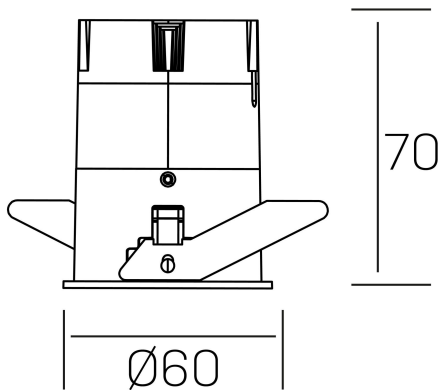

versus
K51100.01.RF.BK-WH.38.ST.8.30.PU

GENERAL DETAILS

INSTALLATION	recessed with frame
FINISHES ALUMINIUM	Black-White
LIGHT DIRECTION	Fixed
BEAM ANGLE	38°
INT/EXT IP DEGREE	IP 23
MATERIAL	Aluminum
IK DEGREE	IK03
UTILIZATION	Indoor
WARRANTY	3 years

ELECTRICAL DETAILS

LAMP	LED
POWER	5 W
COLOUR TEMPERATURE	3000K
LUMINOUS FLUX	400 lm
EFFICACY DIMMING	74 Lm/W
DIMABLE	Push
DRIVER	Remote
CLASS PROTECTION	II
COLOUR RENDERING INDEX	CRI >80
VOLTAGE	220-240 V
FRECUENCIA	50-60 Hz
CURRENT INTENSITY	120 mA
LIFE TIME	50.000 h

GENERAL DIMENSIONS

DIMENSIONS	Ø 60 mm
CUT OUT	Ø 55 mm
HEIGHT	h 70 mm
DIMENSIONES DE EMBALAJE	95 × 135 × 85 mm
PESO NETO	0.17

*Please might expect a max.15% figure reduction in finishes other than white