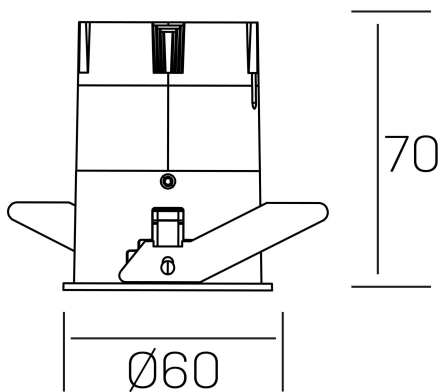

versus
K51100.01.RF.BK-WH.38.ST.8.30

GENERAL DETAILS

INSTALLATION	recessed with frame
FINISHES ALUMINIUM	Black-White
LIGHT DIRECTION	Fixed
BEAM ANGLE	38°
INT/EXT IP DEGREE	IP 23
MATERIAL	Aluminum
IK DEGREE	IK03
UTILIZATION	Indoor
WARRANTY	5 years

ELECTRICAL DETAILS

LAMP	LED
POWER	5 W
COLOUR TEMPERATURE	3000K
LUMINOUS FLUX	400 lm
EFFICACY DIMMING	74 Lm/W
DIMABLE	No Dim
DRIVER	Remote
CLASS PROTECTION	II
COLOUR RENDERING INDEX	CRI >80
VOLTAGE	220-240 V
CURRENT INTENSITY	120 mA
LIFE TIME	50.000 h

GENERAL DIMENSIONS

DIMENSIONS	Ø 60 mm
CUT OUT	Ø 55 mm
HEIGHT	h 70 mm
DIMENSIONES DE EMBALAJE	95 × 135 × 85 mm
PESO NETO	0.17

*Please might expect a max.15% figure reduction in finishes other than white