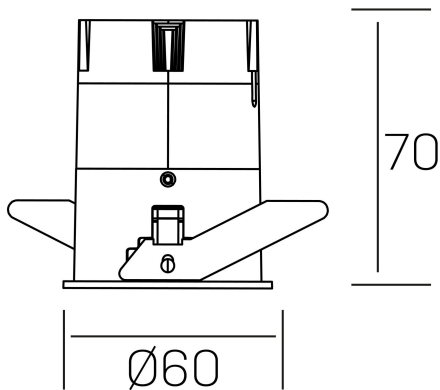

**versus**

K51100.01.RF.BK-WH.38.ST.8.30

## GENERAL DETAILS

INSTALLATION	recessed with frame
FINISHES ALUMINIUM	Black-White
LIGHT DIRECTION	Fixed
BEAM ANGLE	38°
INT/EXT IP DEGREE	IP 23
MATERIAL	Aluminum
IK DEGREE	IK03
UTILIZATION	Indoor
WARRANTY	3 years

## GENERAL DIMENSIONS

DIMENSIONS	Ø 60 mm
CUT OUT	Ø 55 mm
HEIGHT	h 70 mm
DIMENSIONES DE EMBALAJE	95 × 135 × 85 mm
PESO NETO	0.17

\*Please might expect a max.15% figure reduction in finishes other than white