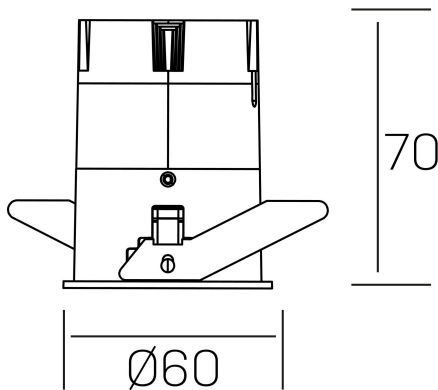

versus
K51100.01.RF.BK-GL.38.ST.8.40.PU

GENERAL DETAILS

INSTALLATION	recessed with frame
FINISHES ALUMINIUM	Black-Gold
LIGHT DIRECTION	Fixed
BEAM ANGLE	38°
INT/EXT IP DEGREE	IP 23
MATERIAL	Aluminum
IK DEGREE	IK03
UTILIZATION	Indoor
WARRANTY	3 years

ELECTRICAL DETAILS

LAMP	LED
POWER	5 W
COLOUR TEMPERATURE	4000K
LUMINOUS FLUX	420 lm
EFFICACY DIMMING	77 Lm/W
DIMABLE	Push
DRIVER	Remote
CLASS PROTECTION	II
COLOUR RENDERING INDEX	CRI >80
VOLTAGE	220-240 V
FRECUENCIA	50-60 Hz
CURRENT INTENSITY	120 mA
LIFE TIME	35.000 h

GENERAL DIMENSIONS

DIMENSIONS	Ø 60 mm
CUT OUT	Ø 55 mm
HEIGHT	h 70 mm
DIMENSIONES DE EMBALAJE	95 × 135 × 85 mm
PESO NETO	0.17

*Please might expect a max.15% figure reduction in finishes other than white