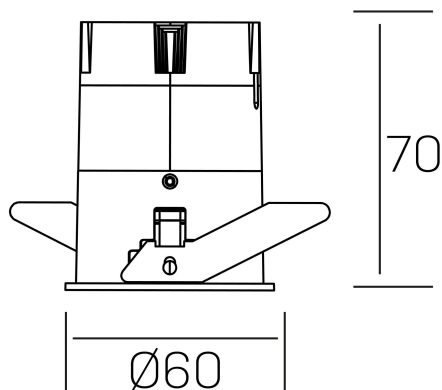

versus
K51100.01.RF.BK-GL.38.ST.8.40.PC

GENERAL DETAILS

INSTALLATION	recessed with frame
FINISHES ALUMINIUM	Black-Gold
LIGHT DIRECTION	Fixed
BEAM ANGLE	38°
INT/EXT IP DEGREE	IP 23
MATERIAL	Aluminum
IK DEGREE	IK03
UTILIZATION	Indoor
WARRANTY	3 years

ELECTRICAL DETAILS

LAMP	LED
POWER	5 W
COLOUR TEMPERATURE	4000K
LUMINOUS FLUX	420 lm
EFFICACY DIMMING	77 Lm/W
DIMABLE	PHASE CUT
DRIVER	Remote
CLASS PROTECTION	II
COLOUR RENDERING INDEX	CRI >80
VOLTAGE	220-240 V
FRECUENCIA	50-60 Hz
CURRENT INTENSITY	120 mA
LIFE TIME	35.000 h

GENERAL DIMENSIONS

DIMENSIONS	Ø 60 mm
CUT OUT	Ø 55 mm
HEIGHT	h 70 mm
DIMENSIONES DE EMBALAJE	95 × 135 × 85 mm
PESO NETO	0.17

*Please might expect a max.15% figure reduction in finishes other than white