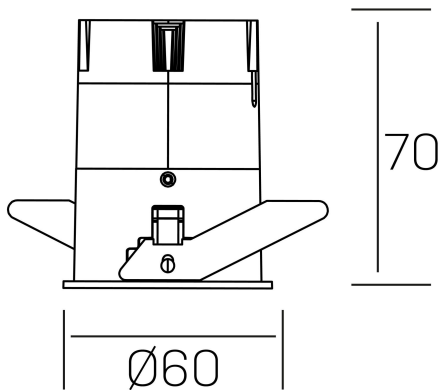

versus
K51100.01.RF.BK-GL.38.ST.8.40.D1

GENERAL DETAILS

INSTALLATION	recessed with frame
FINISHES ALUMINIUM	Black-Gold
LIGHT DIRECTION	Fixed
BEAM ANGLE	38°
INT/EXT IP DEGREE	IP 23
MATERIAL	Aluminum
IK DEGREE	IK03
UTILIZATION	Indoor
WARRANTY	5 years

ELECTRICAL DETAILS

LAMP	LED
POWER	5 W
COLOUR TEMPERATURE	4000K
LUMINOUS FLUX	420 lm
EFFICACY DIMMING	77 Lm/W
DIMABLE	1.10v
DRIVER	Remote
CLASS PROTECTION	II
COLOUR RENDERING INDEX	CRI >80
VOLTAGE	220-240 V
CURRENT INTENSITY	120 mA
LIFE TIME	50.000 h

GENERAL DIMENSIONS

DIMENSIONS	Ø 60 mm
CUT OUT	Ø 55 mm
HEIGHT	h 70 mm
DIMENSIONES DE EMBALAJE	95 × 135 × 85 mm
PESO NETO	0.17

*Please might expect a max.15% figure reduction in finishes other than white