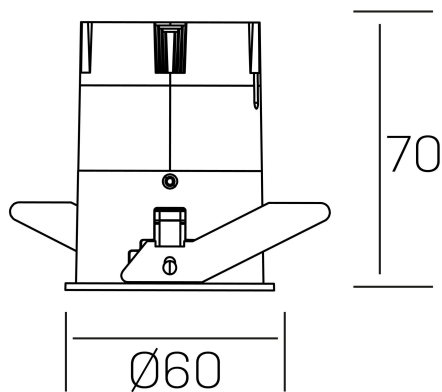

**versus**  
K51100.01.RF.BK-GL.38.ST.8.40

#### GENERAL DETAILS

INSTALLATION	recessed with frame
FINISHES ALUMINIUM	Black-Gold
LIGHT DIRECTION	Fixed
BEAM ANGLE	38°
INT/EXT IP DEGREE	IP 23
MATERIAL	Aluminum
IK DEGREE	IK03
UTILIZATION	Indoor
WARRANTY	3 years

#### GENERAL DIMENSIONS

DIMENSIONS	Ø 60 mm
CUT OUT	Ø 55 mm
HEIGHT	h 70 mm
DIMENSIONES DE EMBALAJE	95 × 135 × 85 mm
PESO NETO	0.17

\*Please might expect a max.15% figure reduction in finishes other than white