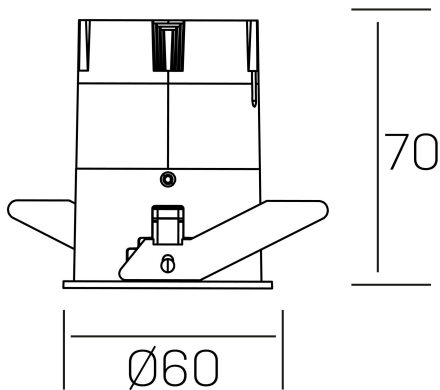

**versus**  
K51100.01.RF.BK-GL.38.ST.8.30.DA

## GENERAL DETAILS

INSTALLATION	recessed with frame
FINISHES ALUMINIUM	Black-Gold
LIGHT DIRECTION	Fixed
BEAM ANGLE	38°
INT/EXT IP DEGREE	IP 23
MATERIAL	Aluminum
IK DEGREE	IK03
UTILIZATION	Indoor
WARRANTY	3 years

## GENERAL DIMENSIONS

DIMENSIONS	Ø 60 mm
CUT OUT	Ø 55 mm
HEIGHT	h 70 mm
DIMENSIONES DE EMBALAJE	95 × 135 × 85 mm
PESO NETO	0.17

\*Please might expect a max.15% figure reduction in finishes other than white