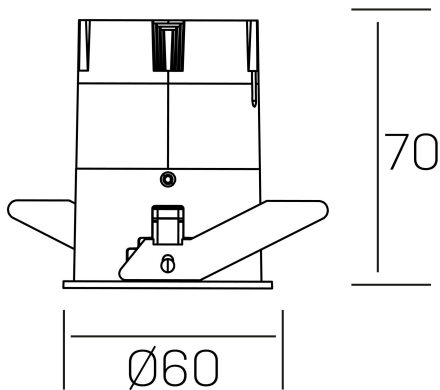

versus
K51100.01.RF.BK-GL.38.ST.8.30.D1

GENERAL DETAILS

INSTALLATION	recessed with frame
FINISHES ALUMINIUM	Black-Gold
LIGHT DIRECTION	Fixed
BEAM ANGLE	38°
INT/EXT IP DEGREE	IP 23
MATERIAL	Aluminum
IK DEGREE	IK03
UTILIZATION	Indoor
WARRANTY	3 years

ELECTRICAL DETAILS

LAMP	LED
POWER	5 W
COLOUR TEMPERATURE	3000K
LUMINOUS FLUX	400 lm
EFFICACY DIMMING	74 Lm/W
DIMABLE	1.10v
DRIVER	Remote
CLASS PROTECTION	II
COLOUR RENDERING INDEX	CRI >80
VOLTAGE	220-240 V
FRECUENCIA	50-60 Hz
CURRENT INTENSITY	120 mA
LIFE TIME	35.000 h

GENERAL DIMENSIONS

DIMENSIONS	Ø 60 mm
CUT OUT	Ø 55 mm
HEIGHT	h 70 mm
DIMENSIONES DE EMBALAJE	95 × 135 × 85 mm
PESO NETO	0.17

*Please might expect a max.15% figure reduction in finishes other than white