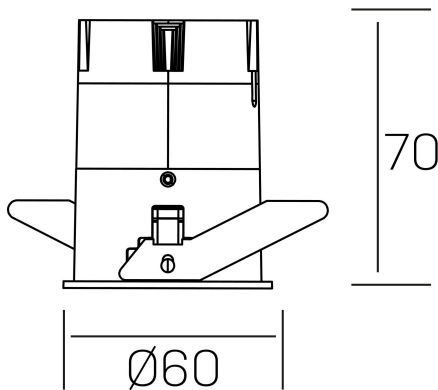

versus
K51100.01.RF.BK-GL.38.ST.8.30

GENERAL DETAILS

INSTALLATION	recessed with frame
FINISHES ALUMINIUM	Black-Gold
LIGHT DIRECTION	Fixed
BEAM ANGLE	38°
INT/EXT IP DEGREE	IP 23
MATERIAL	Aluminum
IK DEGREE	IK03
UTILIZATION	Indoor
WARRANTY	3 years

ELECTRICAL DETAILS

LAMP	LED
POWER	5 W
COLOUR TEMPERATURE	3000K
LUMINOUS FLUX	400 lm
EFFICACY DIMMING	74 Lm/W
DIMABLE	No Dim
DRIVER	Remote
CLASS PROTECTION	II
COLOUR RENDERING INDEX	CRI >80
VOLTAGE	220-240 V
FRECUENCIA	50-60 Hz
CURRENT INTENSITY	120 mA
LIFE TIME	35.000 h

GENERAL DIMENSIONS

DIMENSIONS	Ø 60 mm
CUT OUT	Ø 55 mm
HEIGHT	h 70 mm
DIMENSIONES DE EMBALAJE	95 × 135 × 85 mm
PESO NETO	0.17

*Please might expect a max.15% figure reduction in finishes other than white