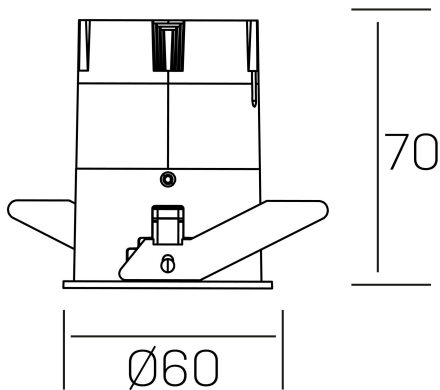

**versus**  
K51100.01.RF.BK-BK.38.ST.8.40.PC

## GENERAL DETAILS

INSTALLATION	recessed with frame
FINISHES ALUMINIUM	Black-Black
LIGHT DIRECTION	Fixed
BEAM ANGLE	38°
INT/EXT IP DEGREE	IP 23
MATERIAL	Aluminum
IK DEGREE	IK03
UTILIZATION	Indoor
WARRANTY	3 years

## ELECTRICAL DETAILS

LAMP	LED
POWER	5 W
COLOUR TEMPERATURE	4000K
LUMINOUS FLUX	420 lm
EFFICACY DIMMING	77 Lm/W
DIMABLE	PHASE CUT
DRIVER	Remote
CLASS PROTECTION	II
COLOUR RENDERING INDEX	CRI >80
VOLTAGE	220-240 V
FRECUENCIA	50-60 Hz
CURRENT INTENSITY	120 mA
LIFE TIME	35.000 h

## GENERAL DIMENSIONS

DIMENSIONS	Ø 60 mm
CUT OUT	Ø 55 mm
HEIGHT	h 70 mm
DIMENSIONES DE EMBALAJE	95 × 135 × 85 mm
PESO NETO	0.17

\*Please might expect a max.15% figure reduction in finishes other than white