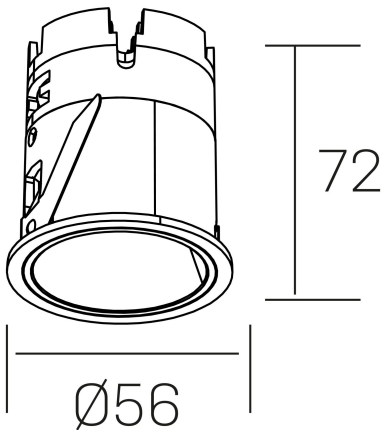

GENERAL DETAILS

INSTALLATION	recessed with frame
FINISHES ALUMINIUM	White-White
LIGHT DIRECTION	Fixed
BEAM ANGLE	36°
INT/EXT IP DEGREE	IP20/33
MATERIAL	Aluminum
IK DEGREE	IK05
UTILIZATION	Indoor
WARRANTY	5 years

ELECTRICAL DETAILS

LAMP	LED
POWER	9 W
COLOUR TEMPERATURE	4000K
LUMINOUS FLUX	575 Lm
EFFICACY DIMMING	54 Lm/W
DIMABLE	Push
DRIVER	Remote
CLASS PROTECTION	II
COLOUR RENDERING INDEX	CRI>90
VOLTAGE	220-240 V
FRECUENCIA	50-60 Hz
CURRENT INTENSITY	200 mA
LIFE TIME	50.000 h

GENERAL DIMENSIONS

DIMENSIONS	Ø 56mm
CUT OUT	Ø 48 mm
HEIGHT	h 72 mm
DIMENSIONES DE EMBALAJE	83 × 80 × 115 mm
PESO NETO	0.196

*Please might expect a max.15% figure reduction in finishes other than white

versus muzzy
K51101.01.RF.WH-WH.36.ST.9.40.PU

Ø56

72