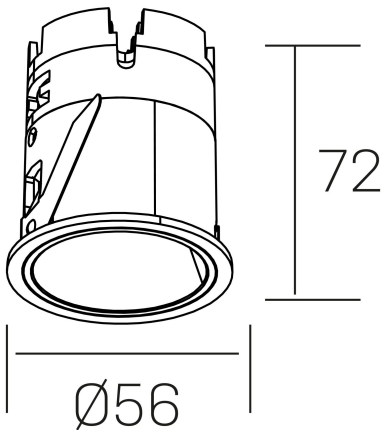

GENERAL DETAILS

INSTALLATION	recessed with frame
FINISHES ALUMINIUM	White-White
LIGHT DIRECTION	Fixed
BEAM ANGLE	36°
INT/EXT IP DEGREE	IP20/33
MATERIAL	Aluminum
IK DEGREE	IK05
UTILIZATION	Indoor
WARRANTY	3 years

ELECTRICAL DETAILS

LAMP	LED
POWER	9 W
COLOUR TEMPERATURE	4000K
LUMINOUS FLUX	575 Lm
EFFICACY DIMMING	54 Lm/W
DIMABLE	Push
DRIVER	Remote
CLASS PROTECTION	II
COLOUR RENDERING INDEX	CRI>90
VOLTAGE	220-240 V
FRECUENCIA	50-60 Hz
CURRENT INTENSITY	200 mA
LIFE TIME	35.000 h

GENERAL DIMENSIONS

DIMENSIONS	Ø 56mm
CUT OUT	Ø 48 mm
HEIGHT	h 72 mm
DIMENSIONES DE EMBALAJE	83 × 80 × 115 mm
PESO NETO	0.196

*Please might expect a max.15% figure reduction in finishes other than white

versus muzzy
K51101.01.RF.WH-WH.36.ST.9.40.PU

Ø56

72