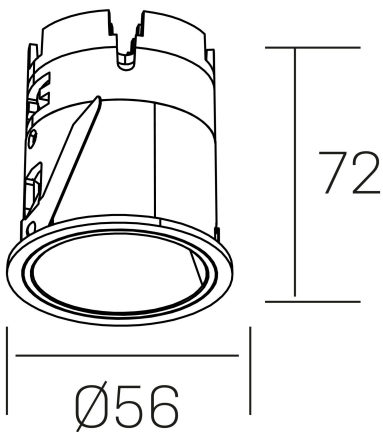

## GENERAL DETAILS

INSTALLATION	recessed with frame
FINISHES ALUMINIUM	White-White
LIGHT DIRECTION	Fixed
BEAM ANGLE	36°
INT/EXT IP DEGREE	IP20/33
MATERIAL	Aluminum
IK DEGREE	IK05
UTILIZATION	Indoor
WARRANTY	5 years

## ELECTRICAL DETAILS

LAMP	LED
POWER	9 W
COLOUR TEMPERATURE	4000K
LUMINOUS FLUX	575 Lm
EFFICACY DIMMING	54 Lm/W
DIMABLE	Push
DRIVER	Remote
CLASS PROTECTION	II
COLOUR RENDERING INDEX	CRI>90
VOLTAGE	220-240 V
CURRENT INTENSITY	200 mA
LIFE TIME	50.000 h

## GENERAL DIMENSIONS

DIMENSIONS	Ø 56mm
CUT OUT	Ø 48 mm
HEIGHT	h 72 mm
DIMENSIONES DE EMBALAJE	83 × 80 × 115 mm
PESO NETO	0.196

\*Please might expect a max.15% figure reduction in finishes other than white

**versus muzzy**  
K51101.01.RF.WH-WH.36.ST.9.40.PU

Ø56

72