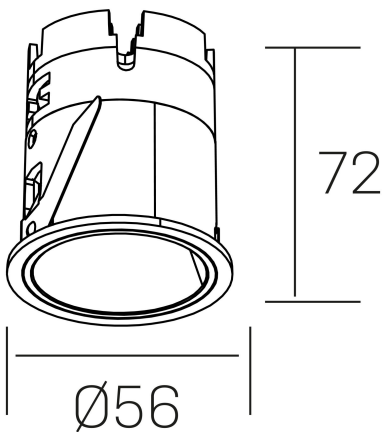

#### GENERAL DETAILS

INSTALLATION	recessed with frame
FINISHES ALUMINIUM	White-White
LIGHT DIRECTION	Fixed
BEAM ANGLE	36°
INT/EXT IP DEGREE	IP20/33
MATERIAL	Aluminum
IK DEGREE	IK05
UTILIZATION	Indoor
WARRANTY	5 years

#### ELECTRICAL DETAILS

LAMP	LED
POWER	9 W
COLOUR TEMPERATURE	4000K
LUMINOUS FLUX	575 Lm
EFFICACY DIMMING	54 Lm/W
DIMABLE	1.10v
DRIVER	Remote
CLASS PROTECTION	II
COLOUR RENDERING INDEX	CRI>90
VOLTAGE	220-240 V
FRECUENCIA	50-60 Hz
CURRENT INTENSITY	200 mA
LIFE TIME	50.000 h

#### GENERAL DIMENSIONS

DIMENSIONS	Ø 56mm
CUT OUT	Ø 48 mm
HEIGHT	h 72 mm
DIMENSIONES DE EMBALAJE	83 × 80 × 115 mm
PESO NETO	0.196

\*Please might expect a max.15% figure reduction in finishes other than white

**versus muzzy**  
K51101.01.RF.WH-WH.36.ST.9.40.D1

Ø56

72