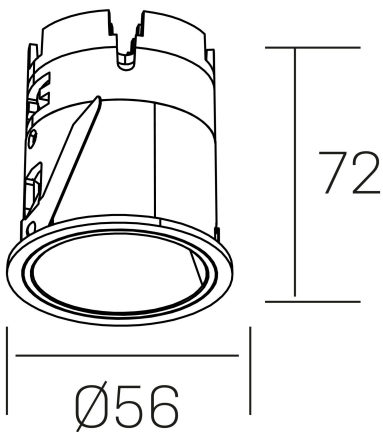

GENERAL DETAILS

INSTALLATION	recessed with frame
FINISHES ALUMINIUM	White-White
LIGHT DIRECTION	Fixed
BEAM ANGLE	36°
INT/EXT IP DEGREE	IP20/33
MATERIAL	Aluminum
IK DEGREE	IK05
UTILIZATION	Indoor
WARRANTY	5 years

ELECTRICAL DETAILS

LAMP	LED
POWER	9 W
COLOUR TEMPERATURE	3000K
LUMINOUS FLUX	565 Lm
EFFICACY DIMMING	52 Lm/W
DIMABLE	Push
DRIVER	Remote
CLASS PROTECTION	II
COLOUR RENDERING INDEX	CRI>90
VOLTAGE	220-240 V
FRECUENCIA	50-60 Hz
CURRENT INTENSITY	200 mA
LIFE TIME	50.000 h

GENERAL DIMENSIONS

DIMENSIONS	Ø 56mm
CUT OUT	Ø 48 mm
HEIGHT	h 72 mm
DIMENSIONES DE EMBALAJE	83 × 80 × 115 mm
PESO NETO	0.196

*Please might expect a max.15% figure reduction in finishes other than white

versus muzzy
K51101.01.RF.WH-WH.36.ST.9.30.PU

Ø56

72