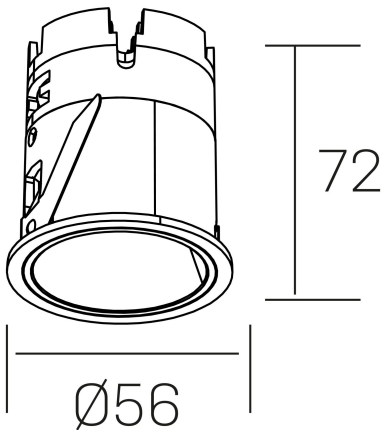

GENERAL DETAILS

INSTALLATION	recessed with frame
FINISHES ALUMINIUM	White-White
LIGHT DIRECTION	Fixed
BEAM ANGLE	36°
INT/EXT IP DEGREE	IP20/33
MATERIAL	Aluminum
IK DEGREE	IK05
UTILIZATION	Indoor
WARRANTY	3 years

ELECTRICAL DETAILS

LAMP	LED
POWER	9 W
COLOUR TEMPERATURE	3000K
LUMINOUS FLUX	565 Lm
EFFICACY DIMMING	52 Lm/W
DIMABLE	Push
DRIVER	Remote
CLASS PROTECTION	II
COLOUR RENDERING INDEX	CRI>90
VOLTAGE	220-240 V
FRECUENCIA	50-60 Hz
CURRENT INTENSITY	200 mA
LIFE TIME	35.000 h

GENERAL DIMENSIONS

DIMENSIONS	Ø 56mm
CUT OUT	Ø 48 mm
HEIGHT	h 72 mm
DIMENSIONES DE EMBALAJE	83 × 80 × 115 mm
PESO NETO	0.196

*Please might expect a max.15% figure reduction in finishes other than white

versus muzzy
K51101.01.RF.WH-WH.36.ST.9.30.PU

Ø56

72