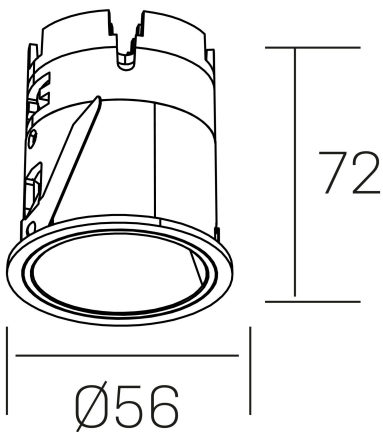

GENERAL DETAILS

INSTALLATION	recessed with frame
FINISHES ALUMINIUM	White-White
LIGHT DIRECTION	Fixed
BEAM ANGLE	36°
INT/EXT IP DEGREE	IP20/33
MATERIAL	Aluminum
IK DEGREE	IK05
UTILIZATION	Indoor
WARRANTY	5 years

ELECTRICAL DETAILS

LAMP	LED
POWER	9 W
COLOUR TEMPERATURE	3000K
LUMINOUS FLUX	565 Lm
EFFICACY DIMMING	52 Lm/W
DIMABLE	DALI
DRIVER	Remote
CLASS PROTECTION	II
COLOUR RENDERING INDEX	CRI>90
VOLTAGE	220-240 V
FRECUENCIA	50-60 Hz
CURRENT INTENSITY	200 mA
LIFE TIME	50.000 h

GENERAL DIMENSIONS

DIMENSIONS	Ø 56mm
CUT OUT	Ø 48 mm
HEIGHT	h 72 mm
DIMENSIONES DE EMBALAJE	83 × 80 × 115 mm
PESO NETO	0.196

*Please might expect a max.15% figure reduction in finishes other than white

versus muzzy
K51101.01.RF.WH-WH.36.ST.9.30.DA

Ø56

72