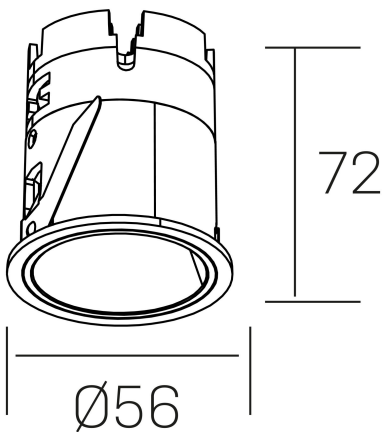

GENERAL DETAILS

INSTALLATION	recessed with frame
FINISHES ALUMINIUM	White-White
LIGHT DIRECTION	Fixed
BEAM ANGLE	36°
INT/EXT IP DEGREE	IP20/33
MATERIAL	Aluminum
IK DEGREE	IK05
UTILIZATION	Indoor
WARRANTY	5 years

ELECTRICAL DETAILS

LAMP	LED
POWER	9 W
COLOUR TEMPERATURE	3000K
LUMINOUS FLUX	565 Lm
EFFICACY DIMMING	52 Lm/W
DIMABLE	1.10v
DRIVER	Remote
CLASS PROTECTION	II
COLOUR RENDERING INDEX	CRI>90
VOLTAGE	220-240 V
FRECUENCIA	50-60 Hz
CURRENT INTENSITY	200 mA
LIFE TIME	50.000 h

GENERAL DIMENSIONS

DIMENSIONS	Ø 56mm
CUT OUT	Ø 48 mm
HEIGHT	h 72 mm
DIMENSIONES DE EMBALAJE	83 × 80 × 115 mm
PESO NETO	0.196

*Please might expect a max.15% figure reduction in finishes other than white

versus muzzy
K51101.01.RF.WH-WH.36.ST.9.30.D1

Ø56

72