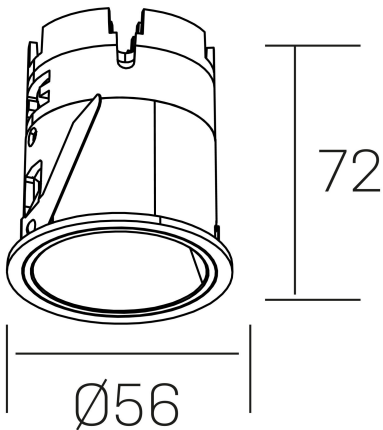

**versus muzzy**  
K51101.01.RF.WH-WH.36.ST.9.30

#### GENERAL DETAILS

INSTALLATION	recessed with frame
FINISHES ALUMINIUM	White-White
LIGHT DIRECTION	Fixed
BEAM ANGLE	36°
INT/EXT IP DEGREE	IP20/33
MATERIAL	Aluminum
IK DEGREE	IK05
UTILIZATION	Indoor
WARRANTY	5 years

#### ELECTRICAL DETAILS

LAMP	LED
POWER	9 W
COLOUR TEMPERATURE	3000K
LUMINOUS FLUX	565 Lm
EFFICACY DIMMING	52 Lm/W
DIMABLE	No Dim
DRIVER	Remote
CLASS PROTECTION	II
COLOUR RENDERING INDEX	CRI>90
VOLTAGE	220-240 V
FRECUENCIA	50-60 Hz
CURRENT INTENSITY	200 mA
LIFE TIME	50.000 h

#### GENERAL DIMENSIONS

DIMENSIONS	Ø 56mm
CUT OUT	Ø 48 mm
HEIGHT	h 72 mm
DIMENSIONES DE EMBALAJE	83 × 80 × 115 mm
PESO NETO	0.196

\*Please might expect a max.15% figure reduction in finishes other than white