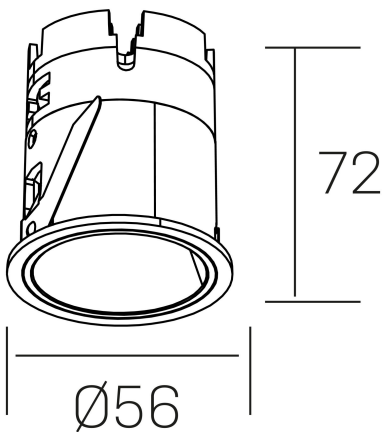

GENERAL DETAILS

INSTALLATION	recessed with frame
FINISHES ALUMINIUM	White-White
LIGHT DIRECTION	Fixed
BEAM ANGLE	36°
INT/EXT IP DEGREE	IP20/33
MATERIAL	Aluminum
IK DEGREE	IK05
UTILIZATION	Indoor
WARRANTY	3 years

ELECTRICAL DETAILS

LAMP	LED
POWER	9 W
COLOUR TEMPERATURE	2700K
LUMINOUS FLUX	565 Lm
EFFICACY DIMMING	50 Lm/W
DIMABLE	Push
DRIVER	Remote
CLASS PROTECTION	II
COLOUR RENDERING INDEX	CRI>90
VOLTAGE	220-240 V
FRECUENCIA	50-60 Hz
CURRENT INTENSITY	200 mA
LIFE TIME	35.000 h

GENERAL DIMENSIONS

DIMENSIONS	Ø 56mm
CUT OUT	Ø 48 mm
HEIGHT	h 72 mm
DIMENSIONES DE EMBALAJE	83 × 80 × 115 mm
PESO NETO	0.196

*Please might expect a max.15% figure reduction in finishes other than white

versus muzzy
K51101.01.RF.WH-WH.36.ST.9.27.PU

Ø56

72