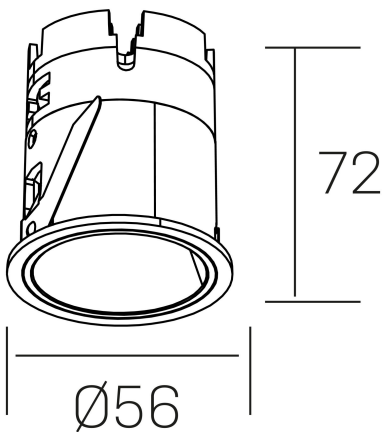

GENERAL DETAILS

INSTALLATION	recessed with frame
FINISHES ALUMINIUM	White-White
LIGHT DIRECTION	Fixed
BEAM ANGLE	36°
INT/EXT IP DEGREE	IP20/33
MATERIAL	Aluminum
IK DEGREE	IK05
UTILIZATION	Indoor
WARRANTY	5 years

ELECTRICAL DETAILS

LAMP	LED
POWER	9 W
COLOUR TEMPERATURE	2700K
LUMINOUS FLUX	565 Lm
EFFICACY DIMMING	50 Lm/W
DIMABLE	Push
DRIVER	Remote
CLASS PROTECTION	II
COLOUR RENDERING INDEX	CRI>90
VOLTAGE	220-240 V
FRECUENCIA	50-60 Hz
CURRENT INTENSITY	200 mA
LIFE TIME	50.000 h

GENERAL DIMENSIONS

DIMENSIONS	Ø 56mm
CUT OUT	Ø 48 mm
HEIGHT	h 72 mm
DIMENSIONES DE EMBALAJE	83 × 80 × 115 mm
PESO NETO	0.196

*Please might expect a max.15% figure reduction in finishes other than white

versus muzzy
K51101.01.RF.WH-WH.36.ST.9.27.PU

Ø56

72