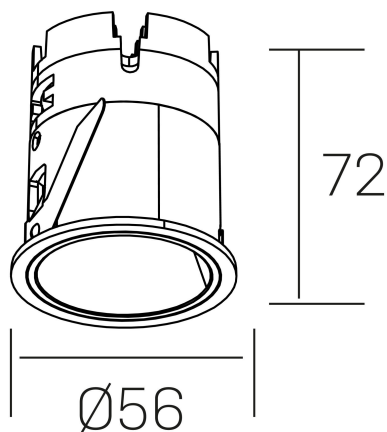

versus muzzy
K51101.01.RF.WH-WH.36.ST.9.27.D1

GENERAL DETAILS

INSTALLATION	recessed with frame
FINISHES ALUMINIUM	White-White
LIGHT DIRECTION	Fixed
BEAM ANGLE	36°
INT/EXT IP DEGREE	IP20/33
MATERIAL	Aluminum
IK DEGREE	IK05
UTILIZATION	Indoor
WARRANTY	5 years

ELECTRICAL DETAILS

LAMP	LED
POWER	9 W
COLOUR TEMPERATURE	2700K
LUMINOUS FLUX	565 Lm
EFFICACY DIMMING	50 Lm/W
DIMABLE	1.10v
DRIVER	Remote
CLASS PROTECTION	II
COLOUR RENDERING INDEX	CRI>90
VOLTAGE	220-240 V
FRECUENCIA	50-60 Hz
CURRENT INTENSITY	200 mA
LIFE TIME	50.000 h

GENERAL DIMENSIONS

DIMENSIONS	Ø 56mm
CUT OUT	Ø 48 mm
HEIGHT	h 72 mm
DIMENSIONES DE EMBALAJE	83 × 80 × 115 mm
PESO NETO	0.196

*Please might expect a max.15% figure reduction in finishes other than white