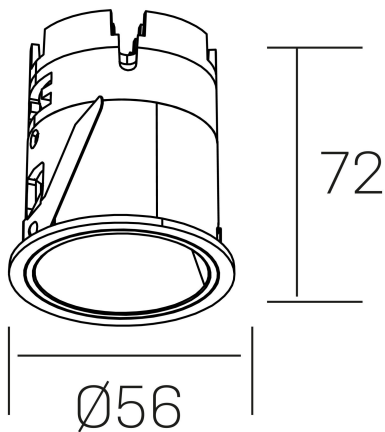

**versus muzzy**  
K51101.01.RF.WH-WH.36.ST.9.27

#### GENERAL DETAILS

INSTALLATION	recessed with frame
FINISHES ALUMINIUM	White-White
LIGHT DIRECTION	Fixed
BEAM ANGLE	36°
INT/EXT IP DEGREE	IP20/33
MATERIAL	Aluminum
IK DEGREE	IK05
UTILIZATION	Indoor
WARRANTY	5 years

#### ELECTRICAL DETAILS

LAMP	LED
POWER	9 W
COLOUR TEMPERATURE	2700K
LUMINOUS FLUX	565 Lm
EFFICACY DIMMING	50 Lm/W
DIMABLE	No Dim
DRIVER	Remote
CLASS PROTECTION	II
COLOUR RENDERING INDEX	CRI>90
VOLTAGE	220-240 V
FRECUENCIA	50-60 Hz
CURRENT INTENSITY	200 mA
LIFE TIME	50.000 h

#### GENERAL DIMENSIONS

DIMENSIONS	Ø 56mm
CUT OUT	Ø 48 mm
HEIGHT	h 72 mm
DIMENSIONES DE EMBALAJE	83 × 80 × 115 mm
PESO NETO	0.196

\*Please might expect a max.15% figure reduction in finishes other than white