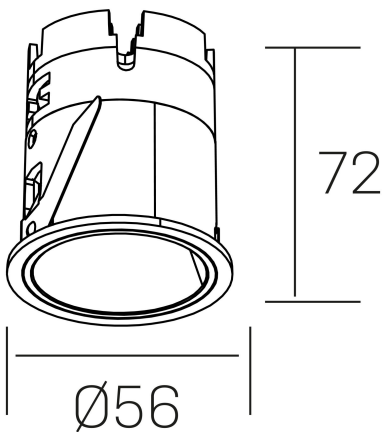

## GENERAL DETAILS

INSTALLATION	recessed with frame
FINISHES ALUMINIUM	White-White
LIGHT DIRECTION	Fixed
BEAM ANGLE	25°
INT/EXT IP DEGREE	IP20/33
MATERIAL	Aluminum
IK DEGREE	IK05
UTILIZATION	Indoor
WARRANTY	5 years

## ELECTRICAL DETAILS

LAMP	LED
POWER	9 W
COLOUR TEMPERATURE	4000K
LUMINOUS FLUX	575 Lm
EFFICACY DIMMING	54 Lm/W
DIMABLE	Push
DRIVER	Remote
CLASS PROTECTION	II
COLOUR RENDERING INDEX	CRI>90
VOLTAGE	220-240 V
FRECUENCIA	50-60 Hz
CURRENT INTENSITY	200 mA
LIFE TIME	50.000 h

## GENERAL DIMENSIONS

DIMENSIONS	Ø 56mm
CUT OUT	Ø 48 mm
HEIGHT	h 72 mm
DIMENSIONES DE EMBALAJE	83 × 80 × 115 mm
PESO NETO	0.196

\*Please might expect a max.15% figure reduction in finishes other than white

**versus muzzy**  
K51101.01.RF.WH-WH.25.ST.9.40.PU

Ø56

72