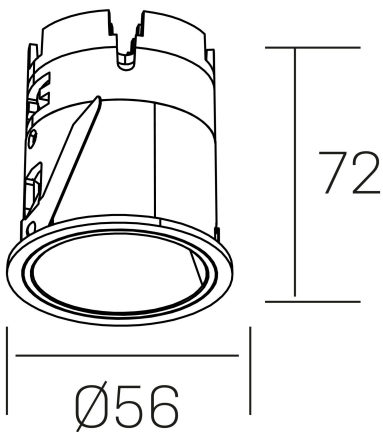

GENERAL DETAILS

INSTALLATION	recessed with frame
FINISHES ALUMINIUM	White-White
LIGHT DIRECTION	Fixed
BEAM ANGLE	25°
INT/EXT IP DEGREE	IP20/33
MATERIAL	Aluminum
IK DEGREE	IK05
UTILIZATION	Indoor
WARRANTY	3 years

ELECTRICAL DETAILS

LAMP	LED
POWER	9 W
COLOUR TEMPERATURE	4000K
LUMINOUS FLUX	575 Lm
EFFICACY DIMMING	54 Lm/W
DIMABLE	Push
DRIVER	Remote
CLASS PROTECTION	II
COLOUR RENDERING INDEX	CRI>90
VOLTAGE	220-240 V
FRECUENCIA	50-60 Hz
CURRENT INTENSITY	200 mA
LIFE TIME	35.000 h

GENERAL DIMENSIONS

DIMENSIONS	Ø 56mm
CUT OUT	Ø 48 mm
HEIGHT	h 72 mm
DIMENSIONES DE EMBALAJE	83 × 80 × 115 mm
PESO NETO	0.196

*Please might expect a max.15% figure reduction in finishes other than white

versus muzzy
K51101.01.RF.WH-WH.25.ST.9.40.PU

Ø56

72