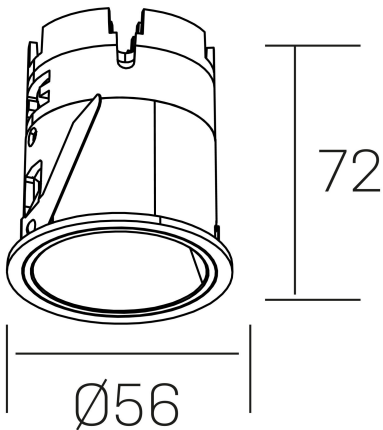

versus muzzy
K51101.01.RF.WH-WH.25.ST.9.40.DA

GENERAL DETAILS

INSTALLATION	recessed with frame
FINISHES ALUMINIUM	White-White
LIGHT DIRECTION	Fixed
BEAM ANGLE	25°
INT/EXT IP DEGREE	IP20/33
MATERIAL	Aluminum
IK DEGREE	IK05
UTILIZATION	Indoor
WARRANTY	3 years

ELECTRICAL DETAILS

LAMP	LED
POWER	9 W
COLOUR TEMPERATURE	4000K
LUMINOUS FLUX	575 Lm
EFFICACY DIMMING	54 Lm/W
DIMABLE	DALI
DRIVER	Remote
CLASS PROTECTION	II
COLOUR RENDERING INDEX	CRI>90
VOLTAGE	220-240 V
FRECUENCIA	50-60 Hz
CURRENT INTENSITY	200 mA
LIFE TIME	35.000 h

GENERAL DIMENSIONS

DIMENSIONS	Ø 56mm
CUT OUT	Ø 48 mm
HEIGHT	h 72 mm
DIMENSIONES DE EMBALAJE	83 × 80 × 115 mm
PESO NETO	0.196

*Please might expect a max.15% figure reduction in finishes other than white