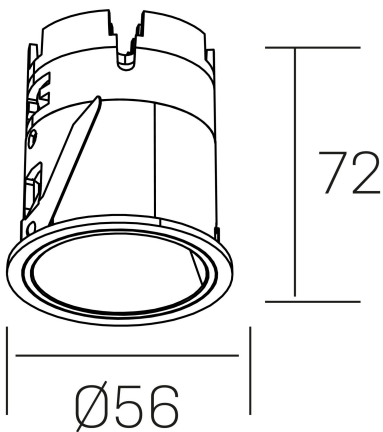

GENERAL DETAILS

INSTALLATION	recessed with frame
FINISHES ALUMINIUM	White-White
LIGHT DIRECTION	Fixed
BEAM ANGLE	25°
INT/EXT IP DEGREE	IP20/33
MATERIAL	Aluminum
IK DEGREE	IK05
UTILIZATION	Indoor
WARRANTY	5 years

ELECTRICAL DETAILS

LAMP	LED
POWER	9 W
COLOUR TEMPERATURE	4000K
LUMINOUS FLUX	575 Lm
EFFICACY DIMMING	54 Lm/W
DIMABLE	DALI
DRIVER	Remote
CLASS PROTECTION	II
COLOUR RENDERING INDEX	CRI>90
VOLTAGE	220-240 V
FRECUENCIA	50-60 Hz
CURRENT INTENSITY	200 mA
LIFE TIME	50.000 h

GENERAL DIMENSIONS

DIMENSIONS	Ø 56mm
CUT OUT	Ø 48 mm
HEIGHT	h 72 mm
DIMENSIONES DE EMBALAJE	83 × 80 × 115 mm
PESO NETO	0.196

*Please might expect a max.15% figure reduction in finishes other than white

versus muzzy
K51101.01.RF.WH-WH.25.ST.9.40.DA

Ø56

72