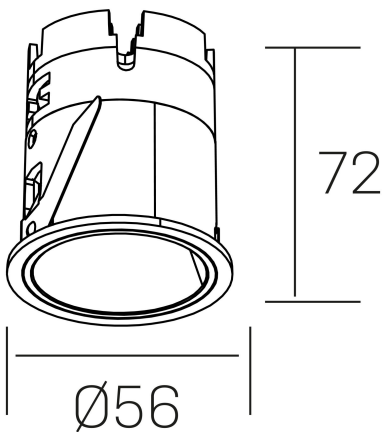

GENERAL DETAILS

INSTALLATION	recessed with frame
FINISHES ALUMINIUM	White-White
LIGHT DIRECTION	Fixed
BEAM ANGLE	25°
INT/EXT IP DEGREE	IP20/33
MATERIAL	Aluminum
IK DEGREE	IK05
UTILIZATION	Indoor
WARRANTY	5 years

ELECTRICAL DETAILS

LAMP	LED
POWER	9 W
COLOUR TEMPERATURE	4000K
LUMINOUS FLUX	575 Lm
EFFICACY DIMMING	54 Lm/W
DIMABLE	1.10v
DRIVER	Remote
CLASS PROTECTION	II
COLOUR RENDERING INDEX	CRI>90
VOLTAGE	220-240 V
FRECUENCIA	50-60 Hz
CURRENT INTENSITY	200 mA
LIFE TIME	50.000 h

GENERAL DIMENSIONS

DIMENSIONS	Ø 56mm
CUT OUT	Ø 48 mm
HEIGHT	h 72 mm
DIMENSIONES DE EMBALAJE	83 × 80 × 115 mm
PESO NETO	0.196

*Please might expect a max.15% figure reduction in finishes other than white

versus muzzy
K51101.01.RF.WH-WH.25.ST.9.40.D1

Ø56

72