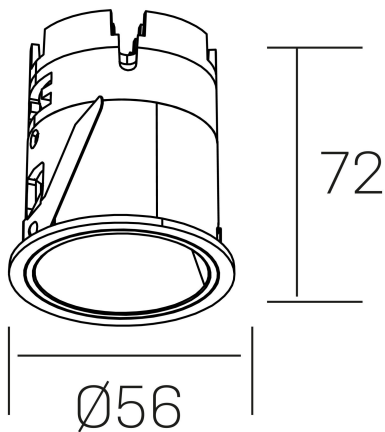

versus muzzy
K51101.01.RF.WH-WH.25.ST.9.30.PU

GENERAL DETAILS

INSTALLATION	recessed with frame
FINISHES ALUMINIUM	White-White
LIGHT DIRECTION	Fixed
BEAM ANGLE	25°
INT/EXT IP DEGREE	IP20/33
MATERIAL	Aluminum
IK DEGREE	IK05
UTILIZATION	Indoor
WARRANTY	5 years

ELECTRICAL DETAILS

LAMP	LED
POWER	9 W
COLOUR TEMPERATURE	3000K
LUMINOUS FLUX	565 Lm
EFFICACY DIMMING	52 Lm/W
DIMABLE	Push
DRIVER	Remote
CLASS PROTECTION	II
COLOUR RENDERING INDEX	CRI>90
VOLTAGE	220-240 V
FRECUENCIA	50-60 Hz
CURRENT INTENSITY	200 mA
LIFE TIME	50.000 h

GENERAL DIMENSIONS

DIMENSIONS	Ø 56mm
CUT OUT	Ø 48 mm
HEIGHT	h 72 mm
DIMENSIONES DE EMBALAJE	83 × 80 × 115 mm
PESO NETO	0.196

*Please might expect a max.15% figure reduction in finishes other than white