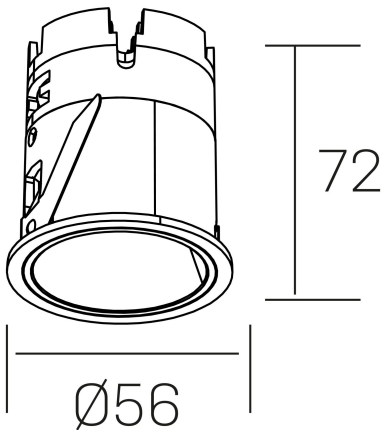

GENERAL DETAILS

INSTALLATION	recessed with frame
FINISHES ALUMINIUM	White-White
LIGHT DIRECTION	Fixed
BEAM ANGLE	25°
INT/EXT IP DEGREE	IP20/33
MATERIAL	Aluminum
IK DEGREE	IK05
UTILIZATION	Indoor
WARRANTY	3 years

ELECTRICAL DETAILS

LAMP	LED
POWER	9 W
COLOUR TEMPERATURE	3000K
LUMINOUS FLUX	565 Lm
EFFICACY DIMMING	52 Lm/W
DIMABLE	1.10v
DRIVER	Remote
CLASS PROTECTION	II
COLOUR RENDERING INDEX	CRI>90
VOLTAGE	220-240 V
FRECUENCIA	50-60 Hz
CURRENT INTENSITY	200 mA
LIFE TIME	35.000 h

GENERAL DIMENSIONS

DIMENSIONS	Ø 56mm
CUT OUT	Ø 48 mm
HEIGHT	h 72 mm
DIMENSIONES DE EMBALAJE	83 × 80 × 115 mm
PESO NETO	0.196

*Please might expect a max.15% figure reduction in finishes other than white

versus muzzy
K51101.01.RF.WH-WH.25.ST.9.30.D1

Ø56

72