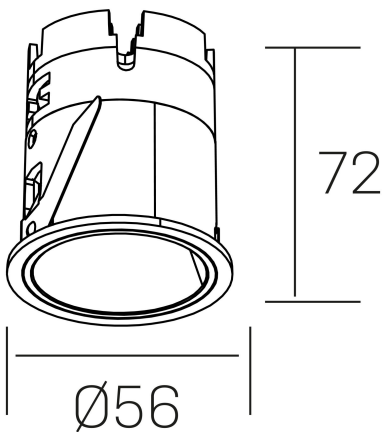

## GENERAL DETAILS

INSTALLATION	recessed with frame
FINISHES ALUMINIUM	White-White
LIGHT DIRECTION	Fixed
BEAM ANGLE	25°
INT/EXT IP DEGREE	IP20/33
MATERIAL	Aluminum
IK DEGREE	IK05
UTILIZATION	Indoor
WARRANTY	5 years

## ELECTRICAL DETAILS

LAMP	LED
POWER	9 W
COLOUR TEMPERATURE	2700K
LUMINOUS FLUX	565 Lm
EFFICACY DIMMING	50 Lm/W
DIMABLE	Push
DRIVER	Remote
CLASS PROTECTION	II
COLOUR RENDERING INDEX	CRI>90
VOLTAGE	220-240 V
FRECUENCIA	50-60 Hz
CURRENT INTENSITY	200 mA
LIFE TIME	50.000 h

## GENERAL DIMENSIONS

DIMENSIONS	Ø 56mm
CUT OUT	Ø 48 mm
HEIGHT	h 72 mm
DIMENSIONES DE EMBALAJE	83 × 80 × 115 mm
PESO NETO	0.196

\*Please might expect a max.15% figure reduction in finishes other than white

**versus muzzy**  
K51101.01.RF.WH-WH.25.ST.9.27.PU

Ø56

72