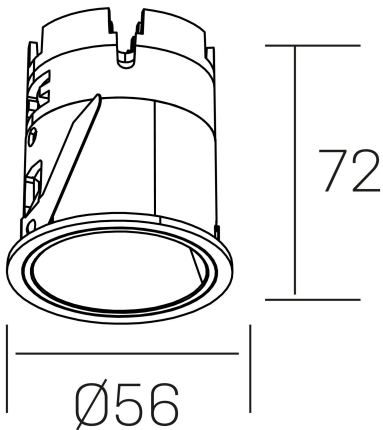

versus muzzy
K51101.01.RF.WH-WH.25.ST.9.27.DA

GENERAL DETAILS

INSTALLATION	recessed with frame
FINISHES ALUMINIUM	White-White
LIGHT DIRECTION	Fixed
BEAM ANGLE	25°
INT/EXT IP DEGREE	IP20/33
MATERIAL	Aluminum
IK DEGREE	IK05
UTILIZATION	Indoor
WARRANTY	3 years

ELECTRICAL DETAILS

LAMP	LED
POWER	9 W
COLOUR TEMPERATURE	2700K
LUMINOUS FLUX	565 Lm
EFFICACY DIMMING	50 Lm/W
DIMABLE	DALI
DRIVER	Remote
CLASS PROTECTION	II
COLOUR RENDERING INDEX	CRI>90
VOLTAGE	220-240 V
FRECUENCIA	50-60 Hz
CURRENT INTENSITY	200 mA
LIFE TIME	35.000 h

GENERAL DIMENSIONS

DIMENSIONS	Ø 56mm
CUT OUT	Ø 48 mm
HEIGHT	h 72 mm
DIMENSIONES DE EMBALAJE	83 × 80 × 115 mm
PESO NETO	0.196

*Please might expect a max.15% figure reduction in finishes other than white