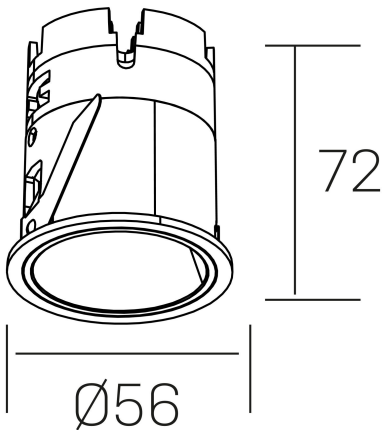

versus muzzy
K51101.01.RF.WH-WH.25.ST.9.27.DA

GENERAL DETAILS

INSTALLATION	recessed with frame
FINISHES ALUMINIUM	White-White
LIGHT DIRECTION	Fixed
BEAM ANGLE	25°
INT/EXT IP DEGREE	IP20/33
MATERIAL	Aluminum
IK DEGREE	IK05
UTILIZATION	Indoor
WARRANTY	5 years

ELECTRICAL DETAILS

LAMP	LED
POWER	9 W
COLOUR TEMPERATURE	2700K
LUMINOUS FLUX	565 Lm
EFFICACY DIMMING	50 Lm/W
DIMABLE	DALI
DRIVER	Remote
CLASS PROTECTION	II
COLOUR RENDERING INDEX	CRI>90
VOLTAGE	220-240 V
FRECUENCIA	50-60 Hz
CURRENT INTENSITY	200 mA
LIFE TIME	50.000 h

GENERAL DIMENSIONS

DIMENSIONS	Ø 56mm
CUT OUT	Ø 48 mm
HEIGHT	h 72 mm
DIMENSIONES DE EMBALAJE	83 × 80 × 115 mm
PESO NETO	0.196

*Please might expect a max.15% figure reduction in finishes other than white