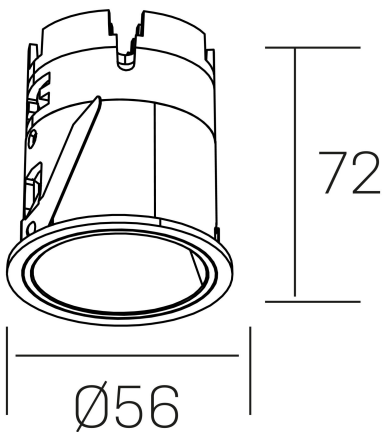

## GENERAL DETAILS

INSTALLATION	recessed with frame
FINISHES ALUMINIUM	White-White
LIGHT DIRECTION	Fixed
BEAM ANGLE	25°
INT/EXT IP DEGREE	IP20/33
MATERIAL	Aluminum
IK DEGREE	IK05
UTILIZATION	Indoor
WARRANTY	5 years

## ELECTRICAL DETAILS

LAMP	LED
POWER	9 W
COLOUR TEMPERATURE	2700K
LUMINOUS FLUX	565 Lm
EFFICACY DIMMING	50 Lm/W
DIMABLE	1.10v
DRIVER	Remote
CLASS PROTECTION	II
COLOUR RENDERING INDEX	CRI>90
VOLTAGE	220-240 V
FRECUENCIA	50-60 Hz
CURRENT INTENSITY	200 mA
LIFE TIME	50.000 h

## GENERAL DIMENSIONS

DIMENSIONS	Ø 56mm
CUT OUT	Ø 48 mm
HEIGHT	h 72 mm
DIMENSIONES DE EMBALAJE	83 × 80 × 115 mm
PESO NETO	0.196

\*Please might expect a max.15% figure reduction in finishes other than white

**versus muzzy**  
K51101.01.RF.WH-WH.25.ST.9.27.D1

Ø56

72