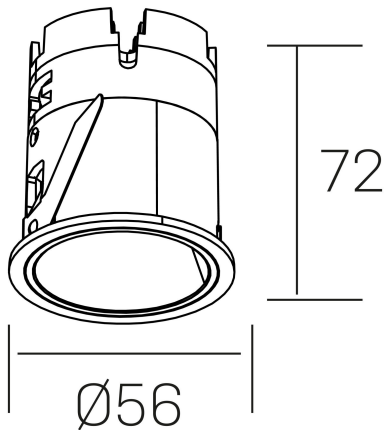

**versus muzzy**  
K51101.01.RF.WH-WH.25.ST.9.27

#### GENERAL DETAILS

INSTALLATION	recessed with frame
FINISHES ALUMINIUM	White-White
LIGHT DIRECTION	Fixed
BEAM ANGLE	25°
INT/EXT IP DEGREE	IP20/33
MATERIAL	Aluminum
IK DEGREE	IK05
UTILIZATION	Indoor
WARRANTY	5 years

#### ELECTRICAL DETAILS

LAMP	LED
POWER	9 W
COLOUR TEMPERATURE	2700K
LUMINOUS FLUX	565 Lm
EFFICACY DIMMING	50 Lm/W
DIMABLE	No Dim
DRIVER	Remote
CLASS PROTECTION	II
COLOUR RENDERING INDEX	CRI>90
VOLTAGE	220-240 V
FRECUENCIA	50-60 Hz
CURRENT INTENSITY	200 mA
LIFE TIME	50.000 h

#### GENERAL DIMENSIONS

DIMENSIONS	Ø 56mm
CUT OUT	Ø 48 mm
HEIGHT	h 72 mm
DIMENSIONES DE EMBALAJE	83 × 80 × 115 mm
PESO NETO	0.196

\*Please might expect a max.15% figure reduction in finishes other than white