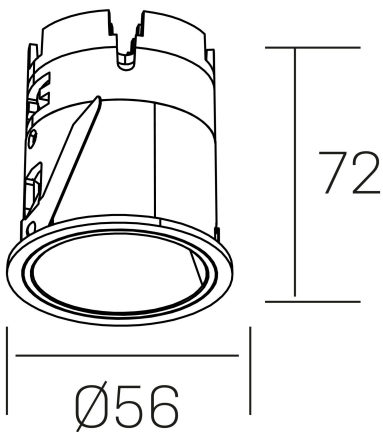

GENERAL DETAILS

INSTALLATION	recessed with frame
FINISHES ALUMINIUM	White-White
LIGHT DIRECTION	Fixed
BEAM ANGLE	16°
INT/EXT IP DEGREE	IP20/33
MATERIAL	Aluminum
IK DEGREE	IK05
UTILIZATION	Indoor
WARRANTY	5 years

ELECTRICAL DETAILS

LAMP	LED
POWER	9 W
COLOUR TEMPERATURE	4000K
LUMINOUS FLUX	575 Lm
EFFICACY DIMMING	54 Lm/W
DIMABLE	Push
DRIVER	Remote
CLASS PROTECTION	II
COLOUR RENDERING INDEX	CRI>90
VOLTAGE	220-240 V
FRECUENCIA	50-60 Hz
CURRENT INTENSITY	200 mA
LIFE TIME	50.000 h

GENERAL DIMENSIONS

DIMENSIONS	Ø 56mm
CUT OUT	Ø 48 mm
HEIGHT	h 72 mm
DIMENSIONES DE EMBALAJE	83 × 80 × 115 mm
PESO NETO	0.196

*Please might expect a max.15% figure reduction in finishes other than white

versus muzzy
K51101.01.RF.WH-WH.16.ST.9.40.PU

Ø56

72