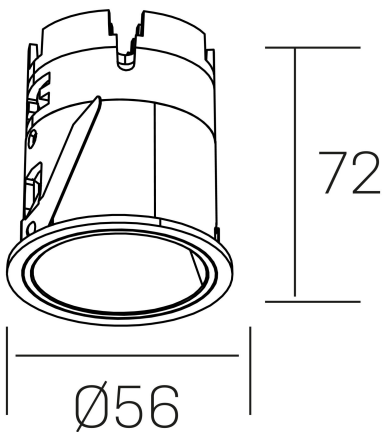

GENERAL DETAILS

INSTALLATION	recessed with frame
FINISHES ALUMINIUM	White-White
LIGHT DIRECTION	Fixed
BEAM ANGLE	16°
INT/EXT IP DEGREE	IP20/33
MATERIAL	Aluminum
IK DEGREE	IK05
UTILIZATION	Indoor
WARRANTY	3 years

ELECTRICAL DETAILS

LAMP	LED
POWER	9 W
COLOUR TEMPERATURE	4000K
LUMINOUS FLUX	575 Lm
EFFICACY DIMMING	54 Lm/W
DIMABLE	DALI
DRIVER	Remote
CLASS PROTECTION	II
COLOUR RENDERING INDEX	CRI>90
VOLTAGE	220-240 V
FRECUENCIA	50-60 Hz
CURRENT INTENSITY	200 mA
LIFE TIME	35.000 h

GENERAL DIMENSIONS

DIMENSIONS	Ø 56mm
CUT OUT	Ø 48 mm
HEIGHT	h 72 mm
DIMENSIONES DE EMBALAJE	83 × 80 × 115 mm
PESO NETO	0.196

*Please might expect a max.15% figure reduction in finishes other than white

versus muzzy
K51101.01.RF.WH-WH.16.ST.9.40.DA

Ø56

72