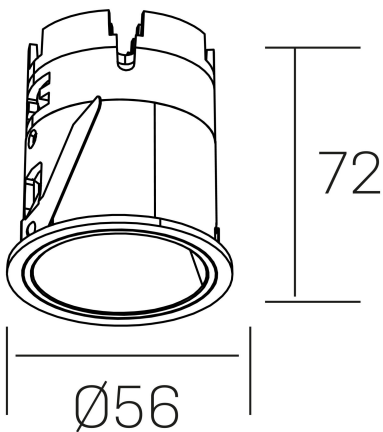

versus muzzy
K51101.01.RF.WH-WH.16.ST.9.40

GENERAL DETAILS

INSTALLATION	recessed with frame
FINISHES ALUMINIUM	White-White
LIGHT DIRECTION	Fixed
BEAM ANGLE	16°
INT/EXT IP DEGREE	IP20/33
MATERIAL	Aluminum
IK DEGREE	IK05
UTILIZATION	Indoor
WARRANTY	5 years

ELECTRICAL DETAILS

LAMP	LED
POWER	9 W
COLOUR TEMPERATURE	4000K
LUMINOUS FLUX	575 Lm
EFFICACY DIMMING	54 Lm/W
DIMABLE	No Dim
DRIVER	Remote
CLASS PROTECTION	II
COLOUR RENDERING INDEX	CRI>90
VOLTAGE	220-240 V
FRECUENCIA	50-60 Hz
CURRENT INTENSITY	200 mA
LIFE TIME	50.000 h

GENERAL DIMENSIONS

DIMENSIONS	Ø 56mm
CUT OUT	Ø 48 mm
HEIGHT	h 72 mm
DIMENSIONES DE EMBALAJE	83 × 80 × 115 mm
PESO NETO	0.196

*Please might expect a max.15% figure reduction in finishes other than white