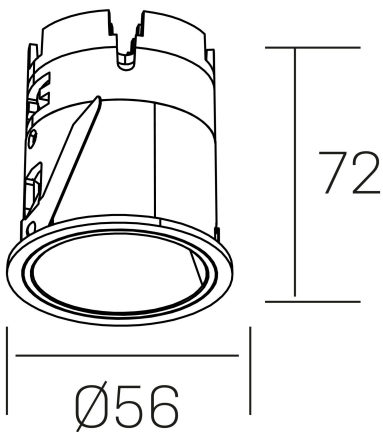

GENERAL DETAILS

INSTALLATION	recessed with frame
FINISHES ALUMINIUM	White-White
LIGHT DIRECTION	Fixed
BEAM ANGLE	16°
INT/EXT IP DEGREE	IP20/33
MATERIAL	Aluminum
IK DEGREE	IK05
UTILIZATION	Indoor
WARRANTY	3 years

ELECTRICAL DETAILS

LAMP	LED
POWER	9 W
COLOUR TEMPERATURE	3000K
LUMINOUS FLUX	565 Lm
EFFICACY DIMMING	52 Lm/W
DIMABLE	Push
DRIVER	Remote
CLASS PROTECTION	II
COLOUR RENDERING INDEX	CRI>90
VOLTAGE	220-240 V
FRECUENCIA	50-60 Hz
CURRENT INTENSITY	200 mA
LIFE TIME	35.000 h

GENERAL DIMENSIONS

DIMENSIONS	Ø 56mm
CUT OUT	Ø 48 mm
HEIGHT	h 72 mm
DIMENSIONES DE EMBALAJE	83 × 80 × 115 mm
PESO NETO	0.196

*Please might expect a max.15% figure reduction in finishes other than white

versus muzzy
K51101.01.RF.WH-WH.16.ST.9.30.PU

Ø56

72