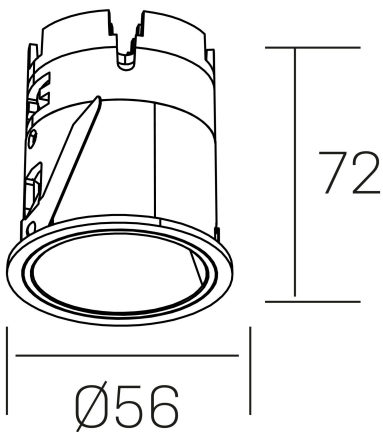

GENERAL DETAILS

INSTALLATION	recessed with frame
FINISHES ALUMINIUM	White-White
LIGHT DIRECTION	Fixed
BEAM ANGLE	16°
INT/EXT IP DEGREE	IP20/33
MATERIAL	Aluminum
IK DEGREE	IK05
UTILIZATION	Indoor
WARRANTY	5 years

ELECTRICAL DETAILS

LAMP	LED
POWER	9 W
COLOUR TEMPERATURE	3000K
LUMINOUS FLUX	565 Lm
EFFICACY DIMMING	52 Lm/W
DIMABLE	Push
DRIVER	Remote
CLASS PROTECTION	II
COLOUR RENDERING INDEX	CRI>90
VOLTAGE	220-240 V
FRECUENCIA	50-60 Hz
CURRENT INTENSITY	200 mA
LIFE TIME	50.000 h

GENERAL DIMENSIONS

DIMENSIONS	Ø 56mm
CUT OUT	Ø 48 mm
HEIGHT	h 72 mm
DIMENSIONES DE EMBALAJE	83 × 80 × 115 mm
PESO NETO	0.196

*Please might expect a max.15% figure reduction in finishes other than white

versus muzzy
K51101.01.RF.WH-WH.16.ST.9.30.PU

Ø56

72