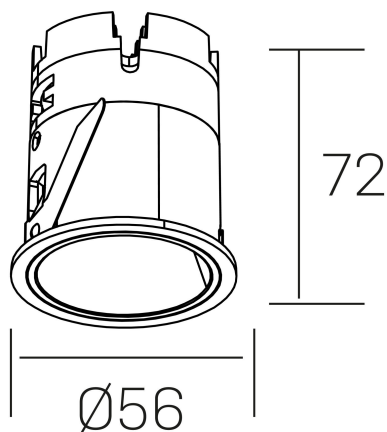

## GENERAL DETAILS

INSTALLATION	recessed with frame
FINISHES ALUMINIUM	White-White
LIGHT DIRECTION	Fixed
BEAM ANGLE	16°
INT/EXT IP DEGREE	IP20/33
MATERIAL	Aluminum
IK DEGREE	IK05
UTILIZATION	Indoor
WARRANTY	5 years

## ELECTRICAL DETAILS

LAMP	LED
POWER	9 W
COLOUR TEMPERATURE	3000K
LUMINOUS FLUX	565 Lm
EFFICACY DIMMING	52 Lm/W
DIMABLE	DALI
DRIVER	Remote
CLASS PROTECTION	II
COLOUR RENDERING INDEX	CRI>90
VOLTAGE	220-240 V
FRECUENCIA	50-60 Hz
CURRENT INTENSITY	200 mA
LIFE TIME	50.000 h

## GENERAL DIMENSIONS

DIMENSIONS	Ø 56mm
CUT OUT	Ø 48 mm
HEIGHT	h 72 mm
DIMENSIONES DE EMBALAJE	83 × 80 × 115 mm
PESO NETO	0.196

\*Please might expect a max.15% figure reduction in finishes other than white

**versus muzzy**  
K51101.01.RF.WH-WH.16.ST.9.30.DA

Ø56

72